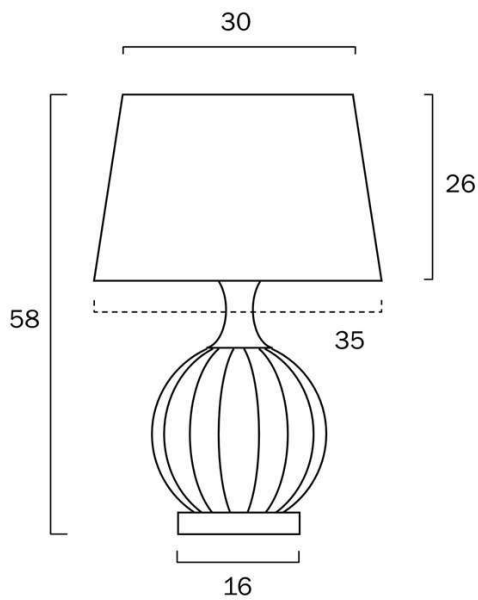

Lead and Plug	Yes
Approvals	RCM
Box Contents	Instruction
Care Instructions	Do not use strong liquid cleaners,Wipe clean with a dry cloth
Replacement Warranty	*3 Years

Barcode

GTIN 9329501051276

Image -dimensions

200 line switch

Globe Type Recommended

Label	Color Temperature	Thumbnail	GTIN
G A608E27CL