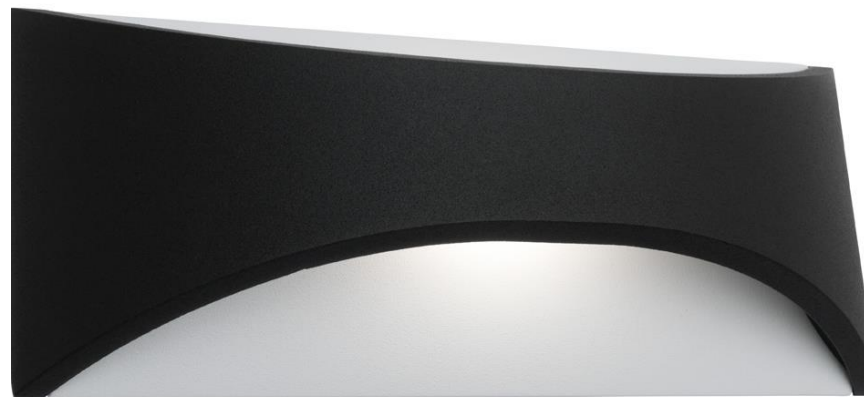

Wells

Small & Large LED Wall Light

Specifications

6W LED and 12W LED Small and Large Wall Lights
Indoor or Outdoor Application
Die-Cast Aluminium in Black or White
Opal PC Diffuser
IP65

Dimensions

6W: W22cm x H9cm / Extension: 7.5cm
12W: W30cm x H12cm / Extension: 9.5cm

LED
Included

IP65
Rating

Wattage	6W LED	12W LED
Colour Temp	3000K	3000K
Lumens	270lm	400Lm
Dimmable	No	No
Replaceable	No	No

Model No.	Description	Colour	Globe
MX9506	Small LED Wall Light	Black / White	6W LED
MX9512	Large LED Wall Light	Black / White	12W LED