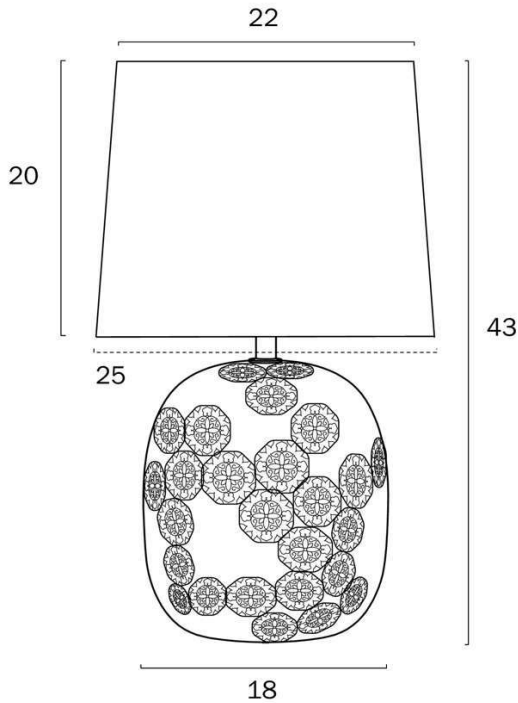

Size

| | |
|------------------------------|----------------------------|
| Fixture Diameter (cm) | 25.0 |
| Fixture Height (cm) | 43.0 |
| Base Diameter (cm) | 18.0 |
| Shade Top (cm) | 22.0 |
| Shade Bottom (cm) | 25.0 |
| Shade Height (cm) | 20.0 |
| Cable Length (cm) | 180 (30+Inline Switch+150) |

Barcode

GTIN 9329501064443

Image -dimensions

Note: Dimensions are only a guide and may vary due to manufacturing variations.

Globe Type Recommended

| Label | Color Temperature | Thumbnail | GTIN |
|-------------|-------------------|-----------|------|
| G A608E27CL | | | |