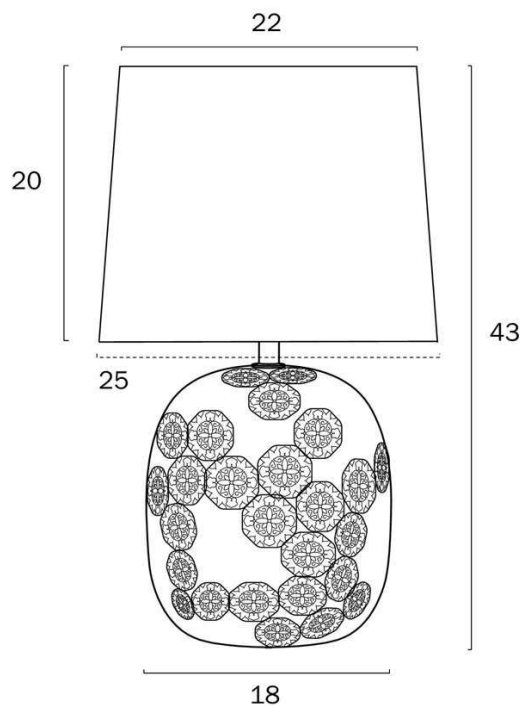

Size

| | |
|------------------------------|----------------------------|
| Fixture Diameter (cm) | 25.0 |
| Fixture Height (cm) | 43.0 |
| Base Diameter (cm) | 18.0 |
| Shade Top (cm) | 22.0 |
| Shade Bottom (cm) | 25.0 |
| Shade Height (cm) | 20.0 |
| Cable Length (cm) | 180 (30+Inline Switch+150) |

Barcode

GTIN 9329501064429

Image -dimensions

Note: Dimensions are only a guide and may vary due to manufacturing variations.

Globe Type Recommended

| Label | Color Temperature | Thumbnail | GTIN |
|-------------|-------------------|-----------|------|
| G A608E27CL | | | |