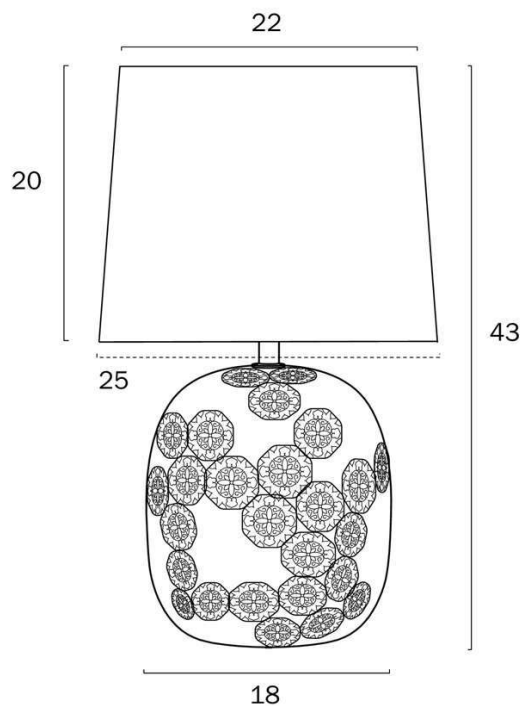

Size

| | |
|------------------------------|----------------------------|
| Fixture Diameter (cm) | 25.0 |
| Fixture Height (cm) | 43.0 |
| Base Diameter (cm) | 18.0 |
| Shade Top (cm) | 22.0 |
| Shade Bottom (cm) | 25.0 |
| Shade Height (cm) | 20.0 |
| Cable Length (cm) | 180 (30+Inline Switch+150) |

Barcode

GTIN 9329501064436

Image -dimensions

Note: Dimensions are only a guide and may vary due to manufacturing variations.

Globe Type Recommended

| Label | Color Temperature | Thumbnail | GTIN |
|-------------|-------------------|-----------|------|
| G A608E27CL | | | |