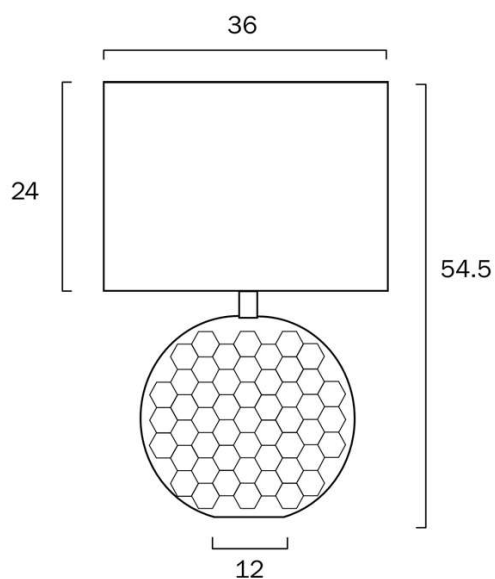

Globe / Light Source included	No
Dimmable	Globe Dependant
Electrical Protection	CLASS II - DOUBLE INSULATED, EARTH NOT REQUIRED
IP rating	IP20
Lead and Plug	Yes
Approvals	RCM
Assembly Required	Yes
Box Contents	Instruction
Care Instructions	Do not use strong liquid cleaners, Wipe clean with a dry cloth
Replacement Warranty	*Clearance item 1 year warranty

Barcode

GTIN 9329501051306

Image -dimensions

Globe Type Recommended

Label	Color Temperature	Thumbnail	GTIN
G A608E27CL