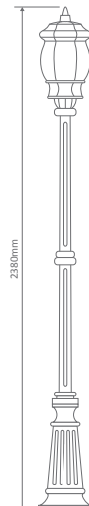

GT-698 Large Single Head on Post 2.4m

Diagrams / Additional