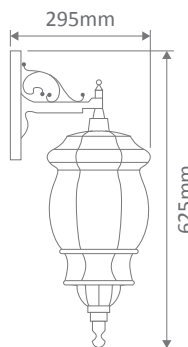

- Large Wall Bracket
- Large Post Top
- Large Pendant
- Large Pillar Mount
- Large Single Head on Post 2.4m

Specification Features

Input Voltage: 240V
IP rating (IP): 23
Requires: Lamp

GT-691 Large Wall Bracket

Diagrams / Additional

Order Code:	Colour	Globe
15986	Beige	1xB22
15987	Black	1xB22
15988	Burgundy	1xB22
15989	Green	1xB22
15991	White	1xB22

GT-692 Large Wall Bracket

Diagrams / Additional

Order Code:	Colour	Globe
15992	Beige	1xB22
15993	Black	1xB22
15994	Burgundy	1xB22
15995	Green	1xB22
15997	White	1xB22

GT-690 Large Pendant

Diagrams / Additional

Order Code:	Colour	Globe
15980		1xB22
15981		1xB22
15982		1xB22
15983		1xB22
15985		1xB22

GT-693 Large Pillar Mount

Diagrams / Additional

Order Code:	Colour	Globe
15998		1xB22
15999		1xB22
16000		1xB22
16001		1xB22
16003		1xB22

GT-698 Large Single Head on Post 2.4m

Diagrams / Additional

Order Code:	Colour	Globe
16010		1xB22
16011		1xB22
16012		1xB22
16013		1xB22
16015		1xB22