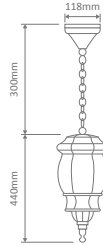

- Large Wall Bracket
- Large Post Top
- Large Pendant
- Large Pillar Mount
- Large Single Head on Post 2.4m

Specification Features

Input Voltage: 240V
IP rating (IP): 23
Requires: Lamp

GT-691 Large Wall Bracket

GT-696 Large Post Top

Diagrams / Additional

Order Code:	Colour	Globe
16004	Beige	1xB22
16005	Black	1xB22
16006	Burgundy	1xB22
16007	Green	1xB22
16009	White	1xB22

Vienna Large Multiple Application Exterior Light

GT-690 Large Pendant

Diagrams / Additional

Order Code:	Colour	Globe
15980		1xB22
15981		1xB22
15982		1xB22
15983		1xB22
15985		1xB22

GT-693 Large Pillar Mount

Diagrams / Additional

Order Code:	Colour	Globe
15998		1xB22
15999		1xB22
16000		1xB22
16001		1xB22
16003		1xB22

GT-698 Large Single Head on Post 2.4m

Diagrams / Additional

Order Code:	Colour	Globe
16010		1xB22
16011		1xB22
16012		1xB22
16013		1xB22
16015		1xB22