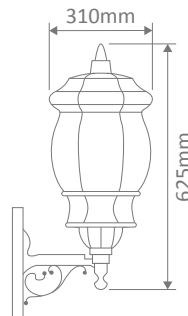

- Large Wall Bracket
- Large Post Top
- Large Pendant
- Large Pillar Mount
- Large Single Head on Post 2.4m

Specification Features

Input Voltage: 240V
IP rating (IP): 23
Requires: Lamp

GT-691 Large Wall Bracket

Diagrams / Additional

Order Code:	Colour	Globe
15986	Beige	1xB22
15987	Black	1xB22
15988	Burgundy	1xB22
15989	Green	1xB22
15991	White	1xB22

GT-692 Large Wall Bracket

Diagrams / Additional

Order Code:	Colour	Globe
15992	Beige	1xB22
15993	Black	1xB22
15994	Burgundy	1xB22
15995	Green	1xB22
15997	White	1xB22

GT-690 Large Pendant

Diagrams / Additional

Order Code:	Colour	Globe
15980		1xB22
15981		1xB22
15982		1xB22
15983		1xB22
15985		1xB22

GT-693 Large Pillar Mount

Diagrams / Additional

Order Code:	Colour	Globe
15998		1xB22
15999		1xB22
16000		1xB22
16001		1xB22
16003		1xB22

GT-698 Large Single Head on Post 2.4m

Diagrams / Additional

Order Code:	Colour	Globe
16010		1xB22
16011		1xB22
16012		1xB22
16013		1xB22
16015		1xB22