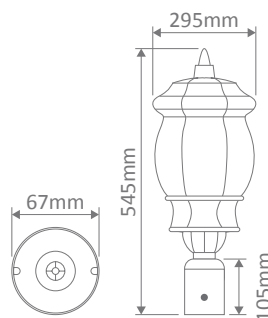

- Large Wall Bracket
- Large Post Top
- Large Pendant
- Large Pillar Mount
- Large Single Head on Post 2.4m

Specification Features

Input Voltage: 240V
IP rating (IP): 23
Requires: Lamp

GT-691 Large Wall Bracket

Diagrams / Additional

Order Code:	Colour	Globe
15986	Beige	1xB22
15987	Black	1xB22
15988	Burgundy	1xB22
15989	Green	1xB22
15991	White	1xB22

GT-692 Large Wall Bracket

Diagrams / Additional

Order Code:	Colour	Globe
15992	Beige	1xB22
15993	Black	1xB22
15994	Burgundy	1xB22
15995	Green	1xB22
15997	White	1xB22

GT-696 Large Post Top

Diagrams / Additional

Order Code:	Colour	Globe
16004	Beige	1xB22
16005	Black	1xB22
16006	Burgundy	1xB22
16007	Green	1xB22
16009	White	1xB22

Vienna Large Multiple Application Exterior Light

GT-698 Large Single Head on Post 2.4m

Diagrams / Additional

Order Code:	Colour	Globe
16010		1xB22
16011		1xB22
16012		1xB22
16013		1xB22
16015		1xB22