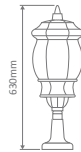

- Large Wall Bracket
- Large Post Top
- Large Pendant
- Large Pillar Mount
- Large Single Head on Post 2.4m

Specification Features

Input Voltage: 240V
IP rating (IP): 23
Requires: Lamp

GT-691 Large Wall Bracket

GT-696 Large Post Top

Diagrams / Additional

Order Code:	Colour	Globe
16004	Beige	1xB22
16005	Black	1xB22
16006	Burgundy	1xB22
16007	Green	1xB22
16009	White	1xB22

Vienna Large Multiple Application Exterior Light

GT-690 Large Pendant

Diagrams / Additional

Order Code:	Colour	Globe
15980		1xB22
15981		1xB22
15982		1xB22
15983		1xB22
15985		1xB22

GT-693 Large Pillar Mount

Diagrams / Additional

Order Code:	Colour	Globe
15998		1xB22
15999		1xB22
16000		1xB22
16001		1xB22
16003		1xB22

GT-698 Large Single Head on Post 2.4m

Diagrams / Additional

Order Code:	Colour	Globe
16010		1xB22
16011		1xB22
16012		1xB22
16013		1xB22
16015		1xB22