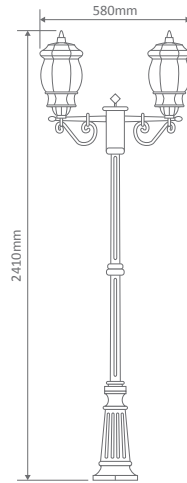

Diagrams / Additional

Order Code:	Colour	Globe
15908		2xB22
15909		2xB22
15910		2xB22
15911		2xB22
15913		2xB22

GT-676 Single Head on Post 1.93m

Diagrams / Additional

Order Code:	Colour	Globe
15914		1xB22
15915		1xB22
15916		1xB22
15917		1xB22
15919		1xB22

GT-677 Double Head on Post 2.08m

Diagrams / Additional

Order Code:	Colour	Globe
15920		2xB22
15921		2xB22
15922		2xB22
15923		2xB22
15925		2xB22

Vienna

Multiple Application Exterior Light

GT-678 Single Head on Post 2.3m

Diagrams / Additional

Order Code:	Colour	Globe
15926		1xB22
15927		1xB22
15928		1xB22
15929		1xB22
15931		1xB22

GT-680 Twin Head on Post 2.44m

Diagrams / Additional

Order Code:	Colour	Globe
15932		2xB22
15933		2xB22
15934		2xB22
15935		2xB22
15937		2xB22

GT-682 Triple Head on Post 2.44m

Diagrams / Additional

Order Code:	Colour	Globe
15938		3xB22
15939		3xB22
15940		3xB22
15941		3xB22
15943		3xB22

Vienna

Multiple Application Exterior Light

GT-1044 Twin Curved Arm Head on Post 2.35m