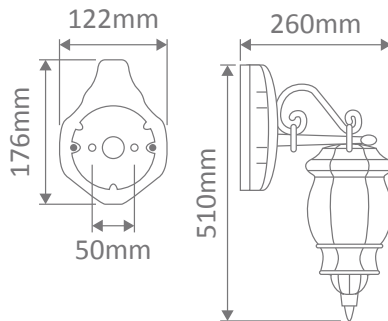

Order Code:	Colour	Globe
15890	Beige	1xB22
15891	Black	1xB22
15892	Burgundy	1xB22
15893	Green	1xB22
15895	White	1xB22

GT-1031 Wall Bracket

Curved Arm Facing Up

Diagrams / Additional