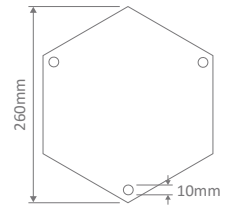

GT-674 Single Head Post on 1.31m

Diagrams / Additional

Order Code:	Colour	Globe
15902		2xB22
15903		2xB22
15904		2xB22
15905		2xB22
15907		2xB22

Vienna

Multiple Application Exterior Light

GT-675 Twin Head on Post 1.46m

Diagrams / Additional

Order Code:	Colour	Globe
15908		2xB22
15909		2xB22
15910		2xB22
15911		2xB22
15913		2xB22

GT-676 Single Head on Post 1.93m

Diagrams / Additional

Order Code:	Colour	Globe
15914		1xB22
15915		1xB22
15916		1xB22
15917		1xB22
15919		1xB22

GT-677 Double Head on Post 2.08m

Diagrams / Additional

Order Code:	Colour	Globe
15920		2xB22
15921		2xB22
15922		2xB22
15923		2xB22
15925		2xB22

Vienna

Multiple Application Exterior Light

GT-678 Single Head on Post 2.3m

Diagrams / Additional

Order Code:	Colour	Globe
15926		1xB22
15927		1xB22
15928		1xB22
15929		1xB22
15931		1xB22

GT-680 Twin Head on Post 2.44m

Diagrams / Additional

Order Code:	Colour	Globe
15932		2xB22
15933		2xB22
15934		2xB22
15935		2xB22
15937		2xB22