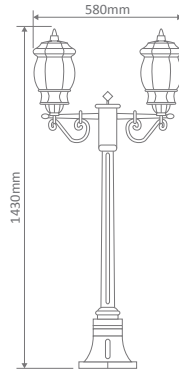

- Wall Bracket
- Pendant
- Pillar Mount
- Post Top
- Surface Mounted
- Single Head on Post (1.35m, 1.93m, 2.3m)
- Twin Head on Post (1.46m, 2.08m, 2.44m, 2.35m "Curved Arm")
- Triple Head on Post (2.44m, 2.35m "Curved Arm")

GT-674 Single Head Post on 1.31m

Diagrams / Additional

Order Code:	Colour	Globe
15902		2xB22
15903		2xB22
15904		2xB22
15905		2xB22
15907		2xB22

Vienna

Multiple Application Exterior Light

GT-675 Twin Head on Post 1.46m

Diagrams / Additional

Order Code:	Colour	Globe
15908		2xB22
15909		2xB22
15910		2xB22
15911		2xB22
15913		2xB22

GT-676 Single Head on Post 1.93m

Diagrams / Additional

Order Code:	Colour	Globe
15914		1xB22
15915		1xB22
15916		1xB22
15917		1xB22
15919		1xB22

GT-677 Double Head on Post 2.08m

Diagrams / Additional

Order Code:	Colour	Globe
15920		2xB22
15921		2xB22
15922		2xB22
15923		2xB22
15925		2xB22

Vienna

Multiple Application Exterior Light

GT-678 Single Head on Post 2.3m