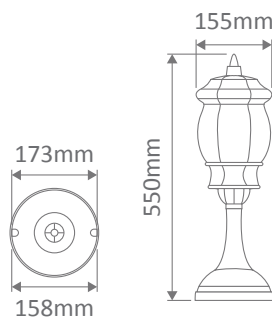

GT-673 Pillar Mount

Diagrams / Additional

Order Code:	Colour	Globe
15896		2xB22
15897		2xB22
15898		2xB22
15899		2xB22
15901		2xB22