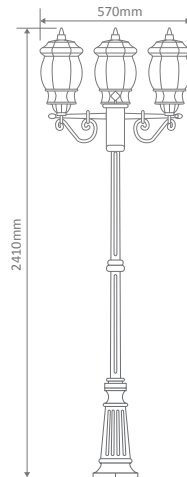

Diagrams / Additional

Order Code:	Colour	Globe
15908		2xB22
15909		2xB22
15910		2xB22
15911		2xB22
15913		2xB22

GT-676 Single Head on Post 1.93m

Diagrams / Additional

Order Code:	Colour	Globe
15914		1xB22
15915		1xB22
15916		1xB22
15917		1xB22
15919		1xB22

Diagrams / Additional

Order Code:	Colour	Globe
15926		1xB22
15927		1xB22
15928		1xB22
15929		1xB22
15931		1xB22

GT-680 Twin Head on Post 2.44m

Diagrams / Additional

Order Code:	Colour	Globe
15932		2xB22
15933		2xB22
15934		2xB22
15935		2xB22
15937		2xB22

GT-682 Triple Head on Post 2.44m

Diagrams / Additional

Order Code:	Colour	Globe
15938		3xB22
15939		3xB22
15940		3xB22
15941		3xB22
15943		3xB22

Vienna

Multiple Application Exterior Light

GT-1044 Twin Curved Arm Head on Post 2.35m

Diagrams / Additional

Order Code:	Colour	Globe
15968		1xB22
15969		1xB22
15970		1xB22
15971		1xB22
15973		1xB22

GT-1045 Triple Curved Arm Head on Post 2.35m

Diagrams / Additional

Order Code:	Colour	Globe
15974		2xB22
15975		2xB22
15976		2xB22
15977		2xB22
15979		2xB22