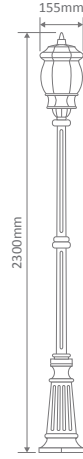

Vienna

Multiple Application Exterior Light

GT-678 Single Head on Post 2.3m

Diagrams / Additional