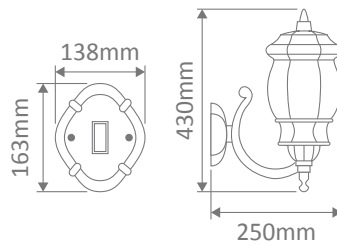

Order Code:	Colour	Globe
15962		1xB22
15963		1xB22
15964		1xB22
15965		1xB22
15967		1xB22