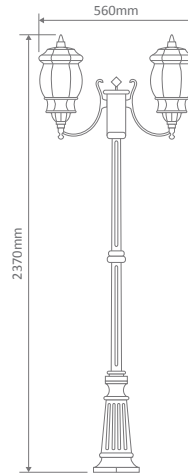

- Wall Bracket
- Pendant
- Pillar Mount
- Post Top
- Surface Mounted
- Single Head on Post (1.35m, 1.93m, 2.3m)
- Twin Head on Post (1.46m, 2.08m, 2.44m, 2.35m "Curved Arm")
- Triple Head on Post (2.44m, 2.35m "Curved Arm")

Diagrams / Additional

Order Code:	Colour	Globe
15926		1xB22
15927		1xB22
15928		1xB22
15929		1xB22
15931		1xB22

GT-680 Twin Head on Post 2.44m

Diagrams / Additional

Order Code:	Colour	Globe
15932		2xB22
15933		2xB22
15934		2xB22
15935		2xB22
15937		2xB22

GT-682 Triple Head on Post 2.44m

Diagrams / Additional

Order Code:	Colour	Globe
15938		3xB22
15939		3xB22
15940		3xB22
15941		3xB22
15943		3xB22

Vienna

Multiple Application Exterior Light

GT-1044 Twin Curved Arm Head on Post 2.35m

Diagrams / Additional

Order Code:	Colour	Globe
15968		1xB22
15969		1xB22
15970		1xB22
15971		1xB22
15973		1xB22

GT-1045 Triple Curved Arm Head on Post 2.35m

Diagrams / Additional

Order Code:	Colour	Globe
15974		2xB22
15975		2xB22
15976		2xB22
15977		2xB22
15979		2xB22