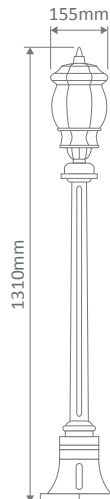

- Wall Bracket
- Pendant
- Pillar Mount
- Post Top
- Surface Mounted
- Single Head on Post (1.35m, 1.93m, 2.3m)
- Twin Head on Post (1.46m, 2.08m, 2.44m, 2.35m "Curved Arm")
- Triple Head on Post (2.44m, 2.35m "Curved Arm")

Specification Features

Input Voltage: 240V
 IP rating (IP): 23
 Requires: Lamp

GT-671 Wall Bracket

Straight Arm Facing Up

Diagrams / Additional

Order Code:	Colour	Globe
15884	Beige	1xB22
15885	Black	1xB22
15886	Burgundy	1xB22
15887	Green	1xB22
15889	White	1xB22

GT-674 Single Head Post on 1.31m

Diagrams / Additional

Order Code:	Colour	Globe
15902		2xB22
15903		2xB22
15904		2xB22
15905		2xB22
15907		2xB22

Vienna

Multiple Application Exterior Light

GT-675 Twin Head on Post 1.46m

Diagrams / Additional

Order Code:	Colour	Globe
15908		2xB22
15909		2xB22
15910		2xB22
15911		2xB22
15913		2xB22

GT-676 Single Head on Post 1.93m

Diagrams / Additional

Order Code:	Colour	Globe
15914		1xB22
15915		1xB22
15916		1xB22
15917		1xB22
15919		1xB22