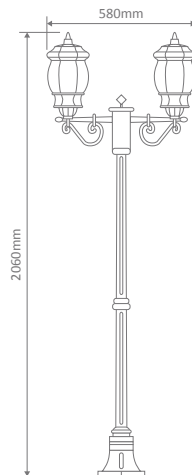

- Wall Bracket
- Pendant
- Pillar Mount
- Post Top
- Surface Mounted
- Single Head on Post (1.35m, 1.93m, 2.3m)
- Twin Head on Post (1.46m, 2.08m, 2.44m, 2.35m "Curved Arm")
- Triple Head on Post (2.44m, 2.35m "Curved Arm")

GT-674 Single Head Post on 1.31m

Diagrams / Additional

Order Code:	Colour	Globe
15902		2xB22
15903		2xB22
15904		2xB22
15905		2xB22
15907		2xB22

Vienna

Multiple Application Exterior Light

GT-675 Twin Head on Post 1.46m

Diagrams / Additional

Order Code:	Colour	Globe
15908		2xB22
15909		2xB22
15910		2xB22
15911		2xB22
15913		2xB22

GT-676 Single Head on Post 1.93m

Diagrams / Additional

Order Code:	Colour	Globe
15914		1xB22
15915		1xB22
15916		1xB22
15917		1xB22
15919		1xB22

GT-677 Double Head on Post 2.08m

Diagrams / Additional

Order Code:	Colour	Globe
15920		2xB22
15921		2xB22
15922		2xB22
15923		2xB22
15925		2xB22

Vienna

Multiple Application Exterior Light

GT-678 Single Head on Post 2.3m