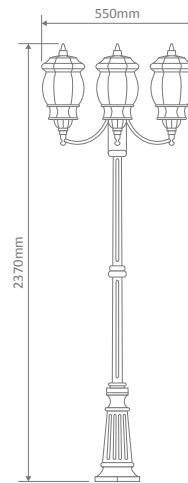

- Wall Bracket
- Pendant
- Pillar Mount
- Post Top
- Surface Mounted
- Single Head on Post (1.35m, 1.93m, 2.3m)
- Twin Head on Post (1.46m, 2.08m, 2.44m, 2.35m "Curved Arm")
- Triple Head on Post (2.44m, 2.35m "Curved Arm")

Diagrams / Additional

Order Code:	Colour	Globe
15926		1xB22
15927		1xB22
15928		1xB22
15929		1xB22
15931		1xB22

GT-680 Twin Head on Post 2.44m

Diagrams / Additional

Order Code:	Colour	Globe
15932		2xB22
15933		2xB22
15934		2xB22
15935		2xB22
15937		2xB22

GT-682 Triple Head on Post 2.44m

Diagrams / Additional

Order Code:	Colour	Globe
15938		3xB22
15939		3xB22
15940		3xB22
15941		3xB22
15943		3xB22

Vienna

Multiple Application Exterior Light

GT-1044 Twin Curved Arm Head on Post 2.35m

Diagrams / Additional

Order Code:	Colour	Globe
15968		1xB22
15969		1xB22
15970		1xB22
15971		1xB22
15973		1xB22

GT-1045 Triple Curved Arm Head on Post 2.35m

Diagrams / Additional

Order Code:	Colour	Globe
15974		2xB22
15975		2xB22
15976		2xB22
15977		2xB22
15979		2xB22