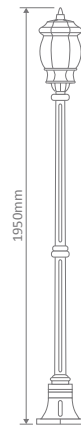

- Wall Bracket
- Pendant
- Pillar Mount
- Post Top
- Surface Mounted
- Single Head on Post (1.35m, 1.93m, 2.3m)
- Twin Head on Post (1.46m, 2.08m, 2.44m, 2.35m "Curved Arm")
- Triple Head on Post (2.44m, 2.35m "Curved Arm")

Curved Arm Facing Down

Diagrams / Additional

Order Code:	Colour	Globe
15962		1xB22
15963		1xB22
15964		1xB22
15965		1xB22
15967		1xB22

GT-670 Single Pendant

Diagrams / Additional

Order Code:	Colour	Globe
15878		1xB22
15879		1xB22
15880		1xB22
15881		1xB22
15883		1xB22

Order Code:	Colour	Globe
15950		1xB22
15951		1xB22
15952		1xB22
15953		1xB22
15955		1xB22

GT-685 Surface Mounted

Diagrams / Additional

Order Code:	Colour	Globe
15944		1xB22
15945		1xB22
15946		1xB22
15947		1xB22
15949		1xB22

Diagrams / Additional

Order Code:	Colour	Globe
15908		2xB22
15909		2xB22
15910		2xB22
15911		2xB22
15913		2xB22

GT-676 Single Head on Post 1.93m

Diagrams / Additional

Order Code:	Colour	Globe
15914		1xB22
15915		1xB22
15916		1xB22
15917		1xB22
15919		1xB22