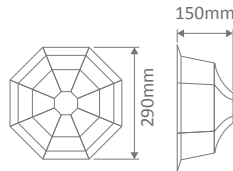

GT-685 Surface Mounted

Diagrams / Additional