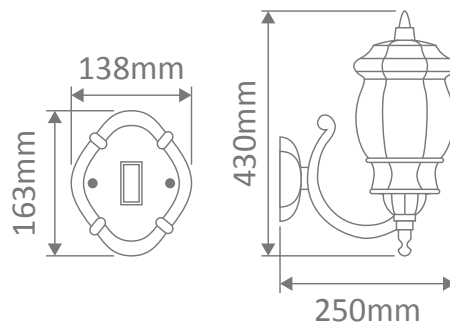

Order Code:	Colour	Globe
15956	Beige	1xB22
15957	Black	1xB22
15958	Burgundy	1xB22
15959	Green	1xB22
15961	White	1xB22