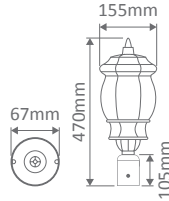

GT-689 Post Top

Diagrams / Additional