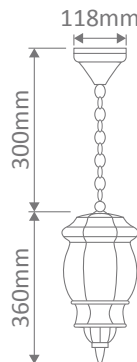

GT-670 Single Pendant

Diagrams / Additional

Order Code:	Colour	Globe
15878		1xB22
15879		1xB22
15880		1xB22
15881		1xB22
15883		1xB22