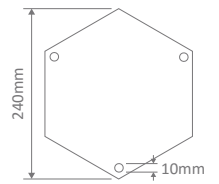

- Wall Bracket
- Pendant
- Pillar Mount
- Post Top
- Surface Mounted
- Single Head on Post (1.35m, 1.93m, 2.3m)
- Twin Head on Post (1.46m, 2.08m, 2.44m, 2.35m "Curved Arm")
- Triple Head on Post (2.44m, 2.35m "Curved Arm")

GT-674 Single Head Post on 1.31m

Diagrams / Additional

Order Code:	Colour	Globe
15902		2xB22
15903		2xB22
15904		2xB22
15905		2xB22
15907		2xB22

Vienna

Multiple Application Exterior Light

GT-675 Twin Head on Post 1.46m

Diagrams / Additional

Order Code:	Colour	Globe
15908		2xB22
15909		2xB22
15910		2xB22
15911		2xB22
15913		2xB22

GT-676 Single Head on Post 1.93m

Diagrams / Additional

Order Code:	Colour	Globe
15914		1xB22
15915		1xB22
15916		1xB22
15917		1xB22
15919		1xB22

Diagrams / Additional

Order Code:	Colour	Globe
15926		1xB22
15927		1xB22
15928		1xB22
15929		1xB22
15931		1xB22

GT-680 Twin Head on Post 2.44m

Diagrams / Additional

Order Code:	Colour	Globe
15932		2xB22
15933		2xB22
15934		2xB22
15935		2xB22
15937		2xB22