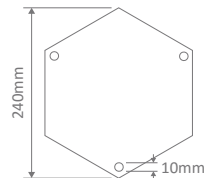

- Wall Bracket
- Pendant
- Pillar Mount
- Post Top
- Surface Mounted
- Single Head on Post (1.35m, 1.93m, 2.3m)
- Twin Head on Post (1.46m, 2.08m, 2.44m, 2.35m "Curved Arm")
- Triple Head on Post (2.44m, 2.35m "Curved Arm")

GT-674 Single Head Post on 1.31m

Diagrams / Additional

Order Code:	Colour	Globe
15902		2xB22
15903		2xB22
15904		2xB22
15905		2xB22
15907		2xB22

Vienna

Multiple Application Exterior Light

GT-675 Twin Head on Post 1.46m

Diagrams / Additional

Order Code:	Colour	Globe
15908		2xB22
15909		2xB22
15910		2xB22
15911		2xB22
15913		2xB22

GT-676 Single Head on Post 1.93m

Diagrams / Additional

Order Code:	Colour	Globe
15914		1xB22
15915		1xB22
15916		1xB22
15917		1xB22
15919		1xB22

GT-677 Double Head on Post 2.08m

Diagrams / Additional

Order Code:	Colour	Globe
15920		2xB22
15921		2xB22
15922		2xB22
15923		2xB22
15925		2xB22

Vienna

Multiple Application Exterior Light

GT-678 Single Head on Post 2.3m