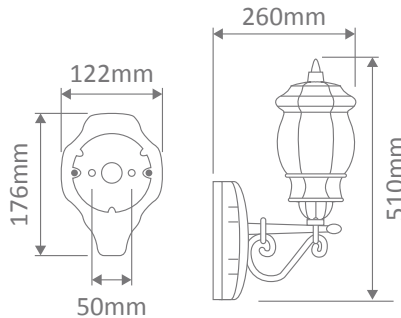

- Wall Bracket
- Pendant
- Pillar Mount
- Post Top
- Surface Mounted
- Single Head on Post (1.35m, 1.93m, 2.3m)
- Twin Head on Post (1.46m, 2.08m, 2.44m, 2.35m "Curved Arm")
- Triple Head on Post (2.44m, 2.35m "Curved Arm")

Specification Features

Input Voltage: 240V
 IP rating (IP): 23
 Requires: Lamp

GT-671 Wall Bracket

Straight Arm Facing Up

Diagrams / Additional

Order Code:	Colour	Globe
15884	Beige	1xB22
15885	Black	1xB22
15886	Burgundy	1xB22
15887	Green	1xB22
15889	White	1xB22

GT-674 Single Head Post on 1.31m

Diagrams / Additional

Order Code:	Colour	Globe
15902		2xB22
15903		2xB22
15904		2xB22
15905		2xB22
15907		2xB22

Vienna

Multiple Application Exterior Light

GT-675 Twin Head on Post 1.46m

Diagrams / Additional

Order Code:	Colour	Globe
15908		2xB22
15909		2xB22
15910		2xB22
15911		2xB22
15913		2xB22

GT-676 Single Head on Post 1.93m

Diagrams / Additional

Order Code:	Colour	Globe
15914		1xB22
15915		1xB22
15916		1xB22
15917		1xB22
15919		1xB22