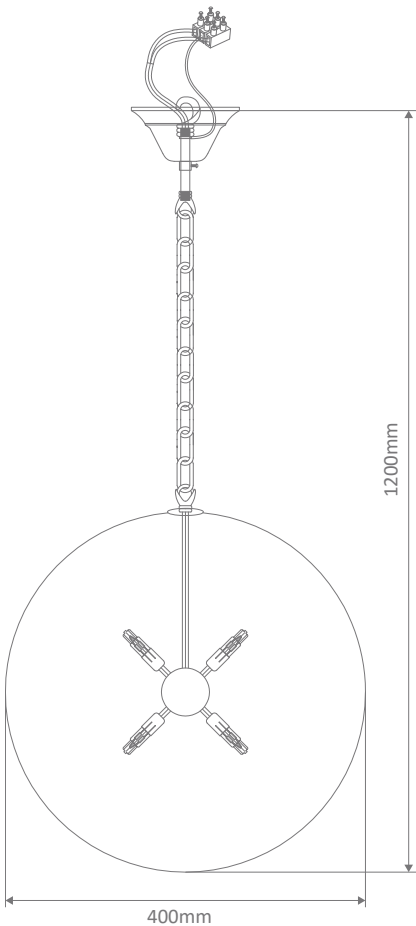

VENUS-40 Crystal LED Pendant

Description

VENUS-40 Crystal LED Pendant complete with polished chrome backplate and utilising K9 crystal.

Specification Features

Input Voltage: 240V
 Power (W): 5x3W
 IP rating (IP): 20
 Lamp Base: G9
 CCT: 3000K -5000K
 Dimmable: No

G9 3W LED lamps included (20487)

Diagrams / Additional

Crystal Pendant

Item No.	Variant	Colour
VENUS-40	35040	5000K

Additional Globes

Item No.	Variant	Colour
G9 3W LED LAMP	20486	3000K
G9 3W LED LAMP	20487	5000K

VENUS-60 Crystal LED Pendant

Description

VENUS-60 Crystal LED Pendant complete with polished chrome backplate and utilising K9 crystal.

Specification Features

Input Voltage: 240V
 Power (W): 8x3W
 IP rating (IP): 20
 Lamp Base: G9
 CCT: 3000K -5000K
 Dimmable: No
G9 3W LED lamps included (20487)

Description

VENUS-80 Crystal LED Pendant complete with polished chrome backplate and utilising K9 crystal.

Specification Features

Input Voltage: 240V
 Power (W): 14x3W
 IP rating (IP): 20
 Lamp Base: G9
 CCT: 3000K -5000K
 Dimmable: No