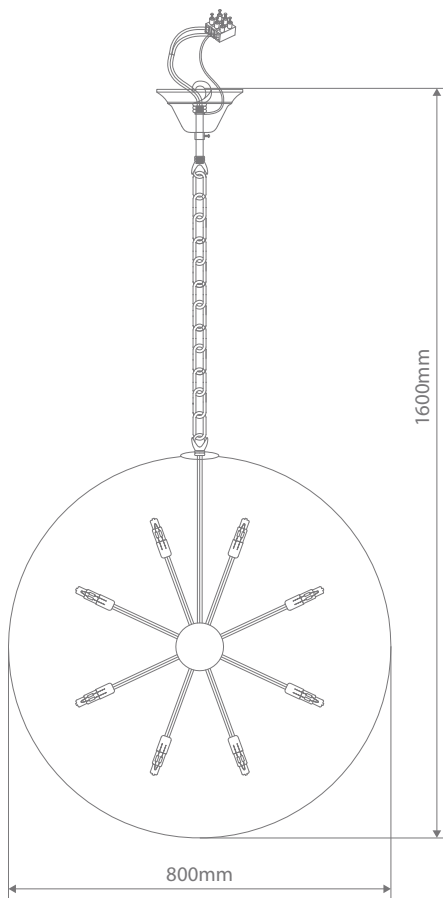

Diagrams / Additional

Crystal Pendant

Item No.	Variant	Colour
VENUS-80	35042	5000K

Additional Globes

Item No.	Variant	Colour
G9 3W LED LAMP	20486	3000K
G9 3W LED LAMP	20487	5000K