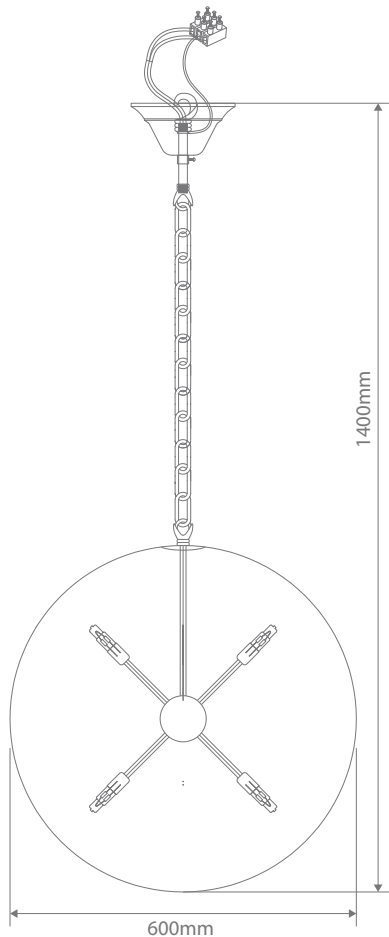

VENUS-40 Crystal LED Pendant

Description

VENUS-40 Crystal LED Pendant complete with polished chrome backplate and utilising K9 crystal.

Specification Features

Input Voltage: 240V
 Power (W): 5x3W
 IP rating (IP): 20
 Lamp Base: G9
 CCT: 3000K -5000K
 Dimmable: No

VENUS-60 Crystal LED Pendant

Description

VENUS-60 Crystal LED Pendant complete with polished chrome backplate and utilising K9 crystal.

Specification Features

Input Voltage: 240V
 Power (W): 8x3W
 IP rating (IP): 20
 Lamp Base: G9
 CCT: 3000K -5000K
 Dimmable: No
G9 3W LED lamps included (20487)

Diagrams / Additional

Crystal Pendant

Item No.	Variant	Colour
VENUS-60	35041	5000K

Additional Globes

Item No.	Variant	Colour
G9 3W LED LAMP	20486	3000K
G9 3W LED LAMP	20487	5000K

VENUS-80 Crystal LED Pendant

Description

VENUS-80 Crystal LED Pendant complete with polished chrome backplate and utilising K9 crystal.

Specification Features

Input Voltage: 240V
 Power (W): 14x3W
 IP rating (IP): 20
 Lamp Base: G9
 CCT: 3000K -5000K
 Dimmable: No