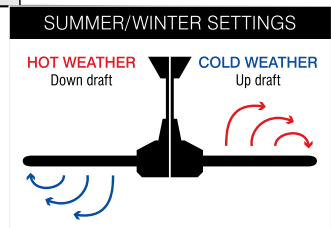

### Ezy-Fit blades reduce fan assembly and installation time

- Size: 48" (1200mm)
- Motor: 50W AC Motor
- Construction: Durable ABS Plastic Body and Canopy
- Blades: 4 x Ezi-Fit ABS Plastic Blades for quick installation
- Blade Pitch: 14 degree (effective)
- Ceiling Rake: 15 degree max
- Light: 20W 1000 lumen 4000K LED Array
- Control: Wall (3-speed) control
- Warranty: 3 year In-Home + 3 year replacement.