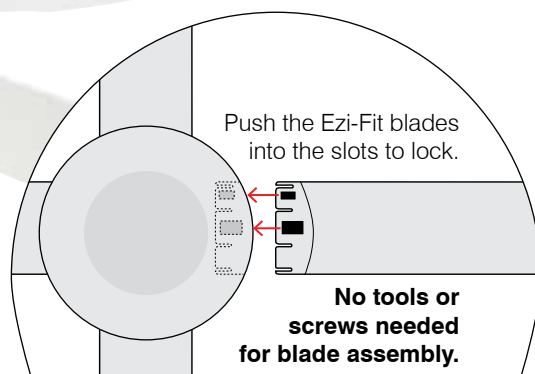

VECTOR

48" CEILING FAN WITH EZY-FIT ABS BLADES

240V	50W	20W 1000lm	4200°K COOL WHITE		CORROSION FREE	UV STABLE ABS BODY & CANOPY	UV STABLE ABS BLADES	15° Max	
MOTOR		LIGHT