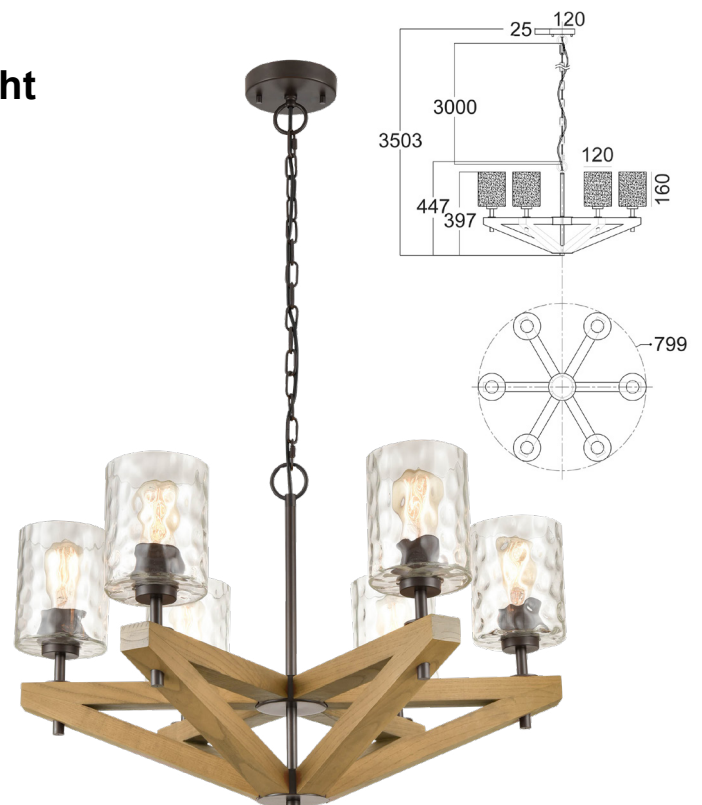

VOTIF

Interior Candelabra Wood Pendant Light

- Material: wood, glass & iron
- Lamp holder: 6xE27 (Max.60W globe)
- Globe not included
- For indoor use only
- Warranty: 1 year replacement

Part No.	VOTIF1
Description	PENDANT ES 6 x 60W Candelabra Oak Wood with Oil Rubbed Bronze Hardware & Clear Blown Dimpled Glass
Material	Wood, glass & iron
Lamp holder	6xE27 (Max.60W)
Product Dimensions	Ø799 x H447mm
Suspension	3000mm cable & chain
Canopy size	Ø120x H25mm
Box Weight	15kg
Box Dimensions	80x80x40cm
Carton QTY	1/1