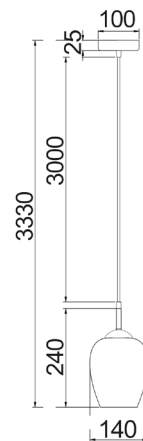

Decor Lighting

VINUM

Interior Glass Pendant Lights / Wall Lights

- Input voltage: 220-240V
- Material: glass
- Lamp holder: E27 (Max.72W)
- Globe not included
- For indoor use only
- 1 year replacement warranty

Part No.	VINUM1, VINUM2
Description	PENDANT ES 72W Wine Glass With Chrome Highlight
Material	Glass
Lamp holder	1xE27 (Max.72W)
Dimensions	Ø140 x H240mm
Suspension	3000mm PVC cable
Canopy size	Ø100 x 25mm
Box Weight	0.9kg
Box Dimensions	20x20x32cm
Carton QTY	1/1

VINUM1
(Chrome glass)

VINUM2
(Copper Coloured glass)

Part No.	VINUM1W, VINUM2W
Description	WALL INTERNALS/M ES Max 72W Glass Blk Iron Bracket With Chrome Highlight
Material	Glass
Lamp holder	1xE27 (Max.72W)
Dimensions	W220 x H370mm
Back Plate	Ø100 x 25mm
Box Weight	0.9kg
Box Dimensions	26x23x29cm
Carton QTY	1/1