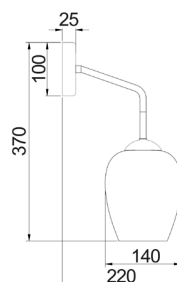

Part No.	VINUM1, VINUM2
Description	PENDANT ES 72W Wine Glass With Chrome Highlight
Material	Glass
Lamp holder	1xE27 (Max.72W)
Dimensions	Ø140 x H240mm
Suspension	3000mm PVC cable
Canopy size	Ø100 x 25mm
Box Weight	0.9kg
Box Dimensions	20x20x32cm
Carton QTY	1/1

VINUM1
(Chrome glass)

VINUM2
(Copper Coloured glass)

Part No.	VINUM1W, VINUM2W
Description	WALL INTERNALS/M ES Max 72W Glass Blk Iron Bracket With Chrome Highlight
Material	Glass
Lamp holder	1xE27 (Max.72W)
Dimensions	W220 x H370mm
Back Plate	Ø100 x 25mm
Box Weight	0.9kg
Box Dimensions	26x23x29cm
Carton QTY	1/1