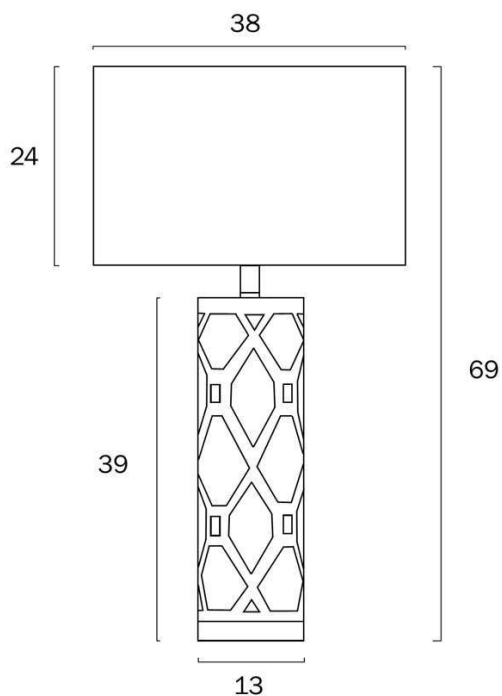

Overview

Family name	Vilma
Categories	Table Lamps
This item includes	Shade
Shade Shape	Drum
Switch	Inline Switch
Usage	Indoor Lighting
ERAC Product Registration	GMA-510402

Color / Material

Fixture Color	White, Gold
Fixture Material	Ceramic, Iron, Fabric
Shade Color	White, Gold
Shade Material	Fabric, Plastic
Base Color	White, Gold
Base Material	Ceramic, Iron
Cable Color	Black
Cable Material	PVC

Size

Fixture Diameter (cm)	38.0
Fixture Height (cm)	69.0
Base Diameter (cm)	13.0
Shade Diameter (cm)	38.0
Shade Height (cm)	24.0
Cable Length (cm)	180 (30+Inline Switch+150)

Specification

Voltage Input	240V
Wattage (max)	25
Globe Type	E27
Globe / Light Source qty	1
Globe / Light Source included	No
Dimmable	Globe Dependant
Electrical Protection	CLASS II - DOUBLE INSULATED, EARTH NOT REQUIRED
IP rating	IP20
Lead and Plug	Yes
Approvals	RCM
Assembly Required	Yes
Box Contents	Instruction
Care Instructions	Do not use strong liquid cleaners, Wipe clean with a dry cloth
Replacement Warranty	*3 Years

Barcode

GTIN 9329501061244

Image -dimensions

Note: Dimensions are only a guide and may vary due to manufacturing variations.

Globe Type Recommended

Label	Color Temperature	Thumbnail	GTIN
G A608E27CL			

Last modification