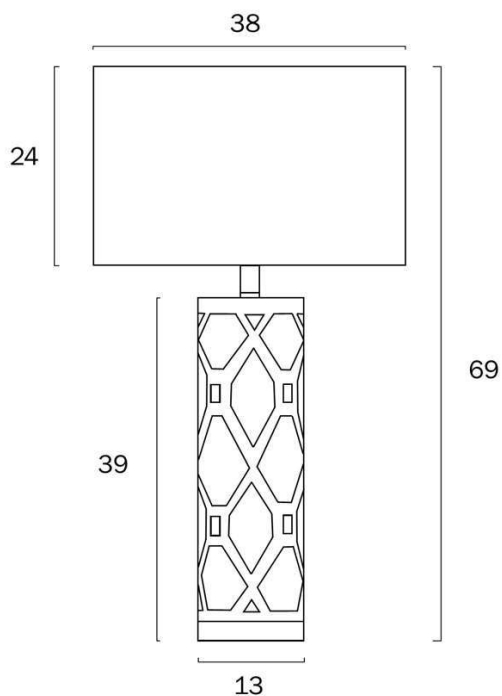

Size

Fixture Diameter (cm)	38.0
Fixture Height (cm)	69.0
Base Diameter (cm)	13.0
Shade Diameter (cm)	38.0
Shade Height (cm)	24.0
Cable Length (cm)	180 (30+Inline Switch+150)

Specification

Voltage Input	240V
Wattage (max)	25
Globe Type	E27
Globe / Light Source qty	1
Globe / Light Source included	No
Dimmable	Globe Dependant
Electrical Protection	CLASS II - DOUBLE INSULATED, EARTH NOT REQUIRED
IP rating	IP20
Lead and Plug	Yes
Approvals	RCM
Assembly Required	Yes
Box Contents	Instruction
Care Instructions	Do not use strong liquid cleaners, Wipe clean with a dry cloth
Replacement Warranty	*3 Years

Barcode

GTIN 9329501061244

Image -dimensions

Note: Dimensions are only a guide and may vary due to manufacturing variations.

Globe Type Recommended

Label	Color Temperature	Thumbnail	GTIN
G A608E27CL			

Last modification

Barcode

GTIN 9329501061237

Image -dimensions

Note: Dimensions are only a guide and may vary due to manufacturing variations.

Globe Type Recommended

Label	Color Temperature	Thumbnail	GTIN
G A608E27CL			