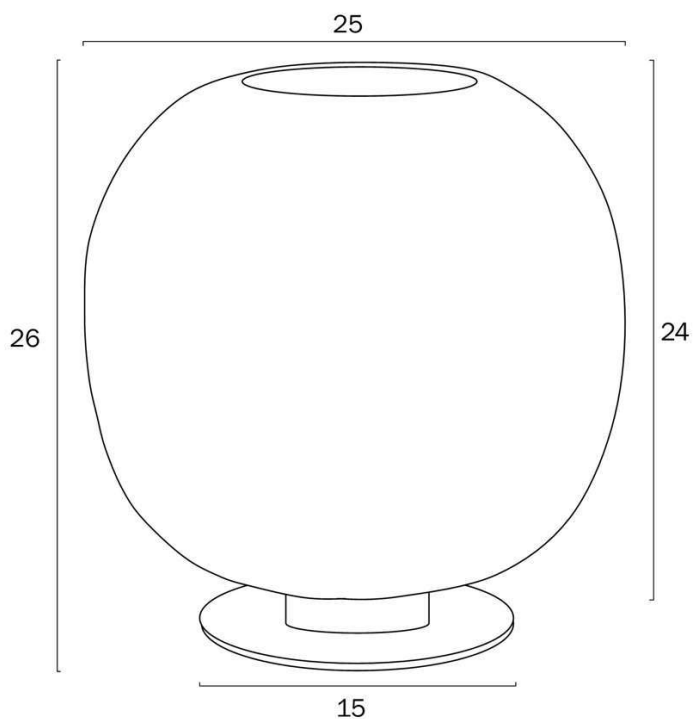

Specification

Voltage Input	240V
Total Wattage (max)	25
Globe Type	E27
Globe / Light Source qty	1
Globe / Light Source included	No
Dimmable	Globe Dependant
Electrical Protection	CLASS II - DOUBLE INSULATED, EARTH NOT REQUIRED
IP rating	IP20
Lead and Plug	Yes
Approvals	RCM
Assembly Required	Yes
Box Contents	Instruction
Care Instructions	Do not use strong liquid cleaners, Wipe clean with a dry cloth
Replacement Warranty	*3 Years

Barcode

GTIN 9329501064696

Image -dimensions

Note: Dimensions are only a guide and may vary due to manufacturing variations.