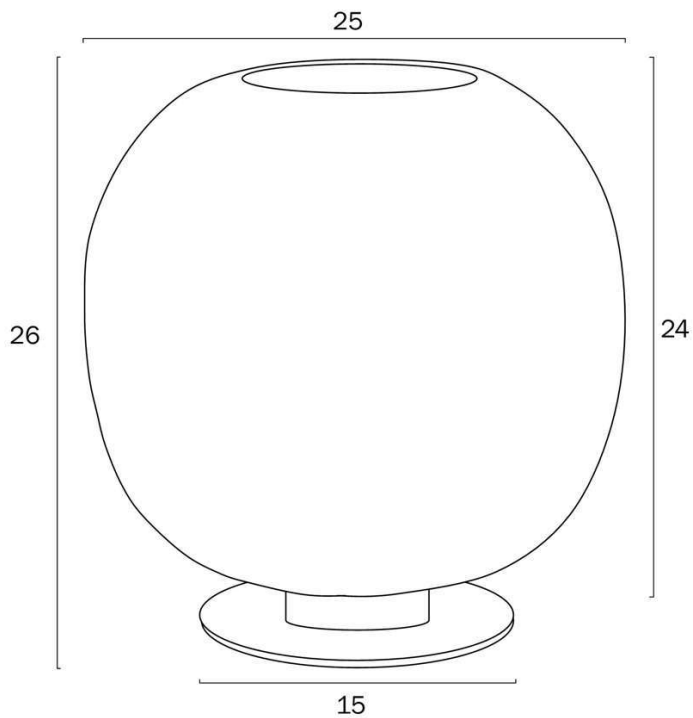

Specification

Voltage Input	240V
Total Wattage (max)	25
Globe Type	E27
Globe / Light Source qty	1
Globe / Light Source included	No
Dimmable	Globe Dependant
Electrical Protection	CLASS II - DOUBLE INSULATED, EARTH NOT REQUIRED
IP rating	IP20
Lead and Plug	Yes
Approvals	RCM
Assembly Required	Yes
Box Contents	Instruction
Care Instructions	Do not use strong liquid cleaners, Wipe clean with a dry cloth
Replacement Warranty	*3 Years

Barcode

GTIN 9329501064702

Image -dimensions

Note: Dimensions are only a guide and may vary due to manufacturing variations.