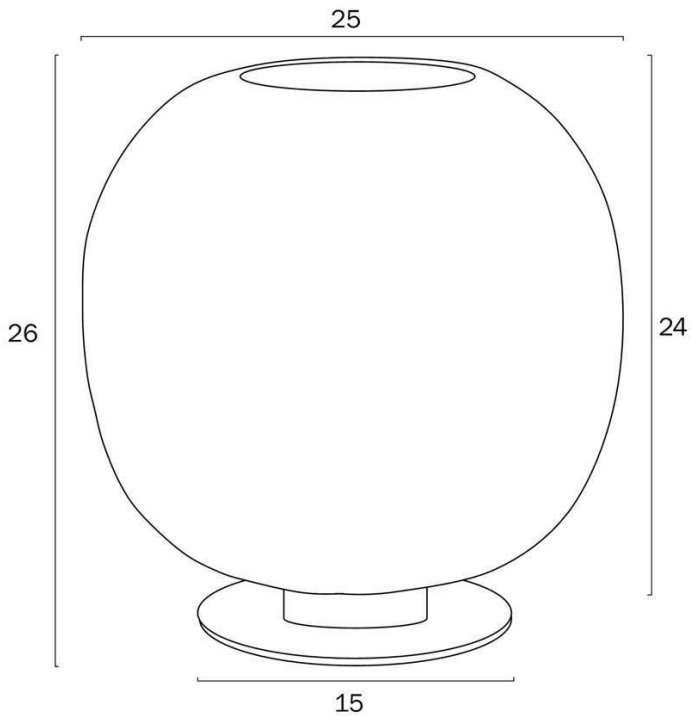

Specification

Voltage Input	240V
Total Wattage (max)	25
Globe Type	E27
Globe / Light Source qty	1
Globe / Light Source included	No
Dimmable	Globe Dependant
Electrical Protection	CLASS II - DOUBLE INSULATED, EARTH NOT REQUIRED
IP rating	IP20
Lead and Plug	Yes
Approvals	RCM
Assembly Required	Yes
Box Contents	Instruction
Care Instructions	Do not use strong liquid cleaners, Wipe clean with a dry cloth
Replacement Warranty	*3 Years

Barcode

GTIN 9329501064719

Image -dimensions

Note: Dimensions are only a guide and may vary due to manufacturing variations.