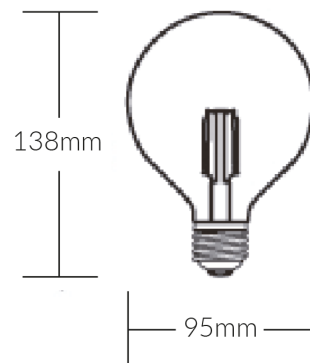

Photometric information available upon request.