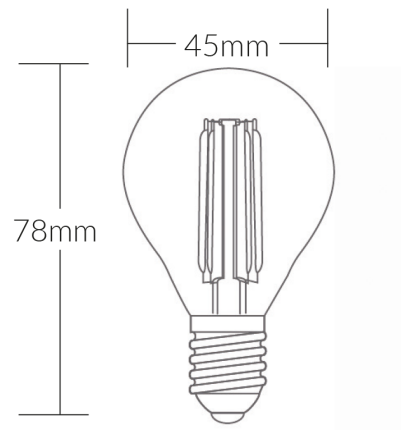

Photometric information available upon request.