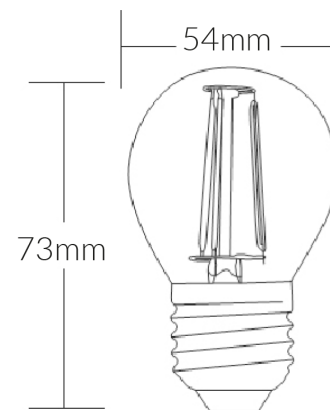

Photometric information available upon request.