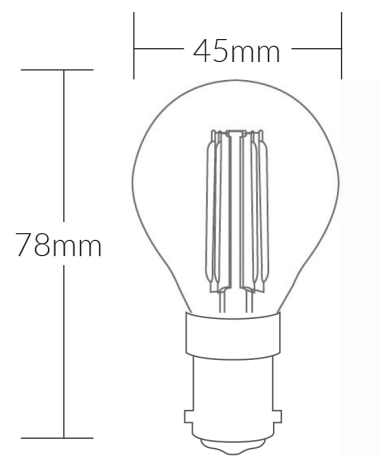

LED Fancy Round Globe 4W Warm White SES Dimmable

VBLF-4W-SES-DIM

Specifications

SKU	VBLF-4W-SES-DIM
Luminaire efficacy	88
EAN	9340994404387
Light Colour	Warm White
Wattage	4
Lumen output	352
CRI	80
Beam Angle	360
Base Type	E14
Length	78
Width	45
Lifespan	35000
Warranty	2
Dimmable	Dimmable
LED source	Edison
Material	Glass
Lamp Type	LED
Input voltage	220V-265V AC 50hz
Weatherproof	Indoor Use Only
Working temperature	-20°C ~ 45°C
Kelvin	2700K

LED Fancy Round Globe 4W Warm White ES Dimmable

VBLF-4W-ES-DIM

Specifications

SKU	VBLF-4W-ES-DIM
Luminaire efficacy	88
EAN	9340994404370
Light Colour	Warm White
Wattage	4
Lumen output	352
CRI	80
Beam Angle	360
Base Type	E27
Length	73
Width	45
Lifespan	35000
Warranty	2
Dimmable	Dimmable
LED source	Edison
Material	Glass
Lamp Type	LED
Input voltage	220V-265V AC 50hz
Weatherproof	Indoor Use Only
Box Qty	100
Kelvin	2700K

LED Fancy Round Globe 4W Warm White SBC Dimmable

VBLF-4W-SBC-DIM

Specifications

SKU	VBLF-4W-SBC-DIM
Luminaire efficacy	88
EAN	9340994404394
Light Colour	Warm White
Wattage	4
Lumen output	352
CRI	80
Beam Angle	360
Base Type	B15
Length	78
Width	45
Lifespan	35000
Warranty	2
Dimmable	Dimmable
LED source	Edison
Material	Glass
Lamp Type	LED
Input voltage	220V-265V AC 50hz
Weatherproof	Indoor Use Only
Working temperature	-20°C ~ 45°C
Kelvin	2700K

Dimensional Drawings

Photometric information available upon request.