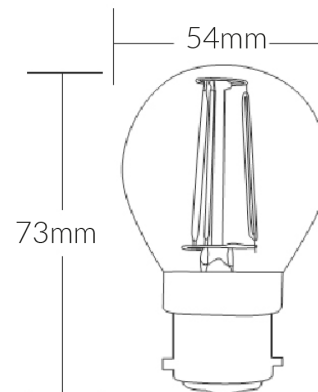

Photometric information available upon request.