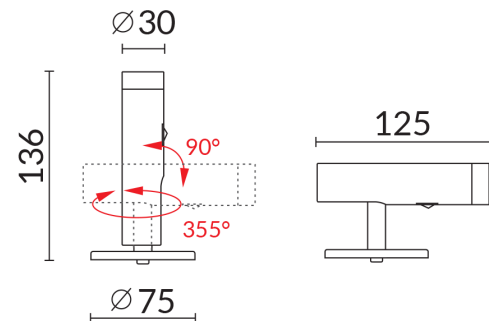

LED 3K SURF MTD BEDSIDE LIGHT WITH SWITCH WHT BODY

Product Specifications

| | |
|----------------------------|-------------------|
| SKU | VBLWL-BSL-1-30 |
| Luminaire efficacy | 80 lm/W |
| EAN | 9340994021560 |
| Wattage | 3 W |
| Lumen output | 200 lm |
| IP rating | 20 |
| CRI | 80 |
| Beam Angle | 36 Degrees |
| Trim colour | White |
| Lifespan | 50000 Hours |
| Warranty | 3 Years |
| Mounting type | Surface |
| LED source | OSRAM |
| Lamp Type | LED |
| Input voltage | 220V-240V AC 50HZ |
| Working temperature | -20-45 degrees |

Dimensional Drawings

Photometric information available upon request.