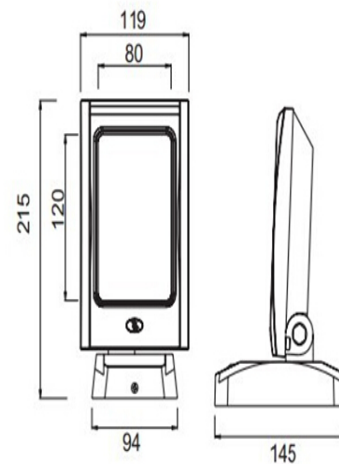

LED 307 Wall Lights

Product Specifications

SKU	VBLWL-307-4-40
Luminaire efficacy	94 lm/W
Product Series	VBLWL-307-SERIES
Light Colour	Cool White
Wattage	12 W
Lumen output	1124 lm
IP rating	65
CRI	80
Beam Angle	180 Degrees
Trim colour	Black
Length	215 mm
Width	119 mm
Height	145 mm
Lifespan	50000 Hours
Warranty	3 Years
Weatherproof	Weatherproof
Mounting type	Surface
Wiring method	Hardwire
Material	Die-Cast Aluminium
Input voltage	240 Volt AC 50HZ

Dimensional Drawings

Photometric information available upon request.

LED 307 Wall Lights

Product Specifications

SKU	VBLWL-307-4-30
Luminaire efficacy	90 lm/W
Product Series	VBLWL-307-SERIES
Light Colour	Warm White
Wattage	12 W
Lumen output	1077 lm
IP rating	65
CRI	80
Beam Angle	180 Degrees
Trim colour	Black
Length	215 mm
Width	119 mm
Height	145 mm
Lifespan	50000 Hours
Warranty	3 Years
Weatherproof	Weatherproof
Mounting type	Surface
Wiring method	Hardwire
Shatterproof	Shatterproof
Material	Die-Cast Aluminium
Lamp Type	LED
Input voltage	240 Volt AC 50HZ

Dimensional Drawings

Photometric information available upon request.