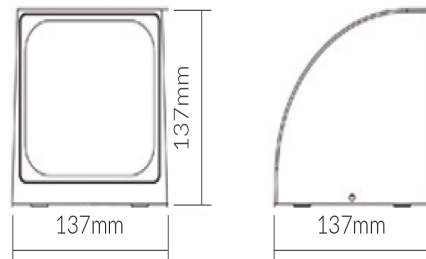

LED 303 Wall Lights

Product Specifications

SKU	VBLWL-303-4-30
Luminaire efficacy	86 lm/W
Product Series	VBLWL-303-SERIES
Light Colour	Warm White
Wattage	12 W
Lumen output	1028 lm
IP rating	65
CRI	80
Beam Angle	93 Degrees
Trim colour	Black
Length	137 mm
Width	137 mm
Height	137 mm
Lifespan	50000 Hours
Warranty	3 Years
Weatherproof	Weatherproof
Mounting type	Surface
Wiring method	Hardwire
LED source	CREE
Material	Die-Cast Aluminium
Lamp Type	LED
Input voltage	240 Volt AC 50HZ

Dimensional Drawings

Photometric information available upon request.

LED 303 Wall Lights

Product Specifications

SKU	VBLWL-303-4-40
Product Series	VBLWL-303-SERIES
Light Colour	Cool White
Wattage	12 W
IP rating	65
CRI	80
Beam Angle	93 Degrees
Length	137 mm
Width	137 mm
Height	137 mm
Lifespan	50000 Hours
Warranty	3 Years
Weatherproof	Weatherproof
Mounting type	Surface
LED source	CREE
Material	Die-Cast Aluminium
Lamp Type	LED
Input voltage	240 Volt AC 50HZ

Dimensional Drawings

Photometric information available upon request.