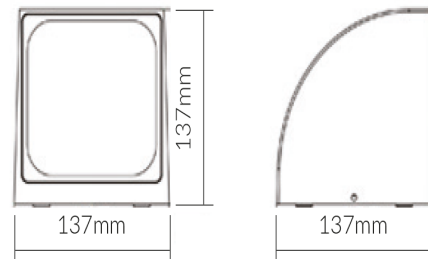

LED 303 Wall Lights

Product Specifications

SKU	VBLWL-303-4-30
Luminaire efficacy	86 lm/W
Product Series	VBLWL-303-SERIES
Light Colour	Warm White
Wattage	12 W
Lumen output	1028 lm
IP rating	65
CRI	80
Beam Angle	93 Degrees
Trim colour	Black
Length	137 mm
Width	137 mm
Height	137 mm
Lifespan	50000 Hours
Warranty	3 Years
Weatherproof	Weatherproof
Mounting type	Surface
Wiring method	Hardwire
LED source	CREE
Material	Die-Cast Aluminium
Lamp Type	LED
Input voltage	240 Volt AC 50HZ

Dimensional Drawings

Photometric information available upon request.

LED 303 Wall Lights

Product Specifications

SKU	VBLWL-303-4-40
Product Series	VBLWL-303-SERIES
Light Colour	Cool White
Wattage	12 W
IP rating	65
CRI	80
Beam Angle	93 Degrees
Length	137 mm
Width	137 mm
Height	137 mm
Lifespan	50000 Hours
Warranty	3 Years
Weatherproof	Weatherproof
Mounting type	Surface
LED source	CREE
Material	Die-Cast Aluminium
Lamp Type	LED
Input voltage	240 Volt AC 50HZ

Dimensional Drawings

Photometric information available upon request.