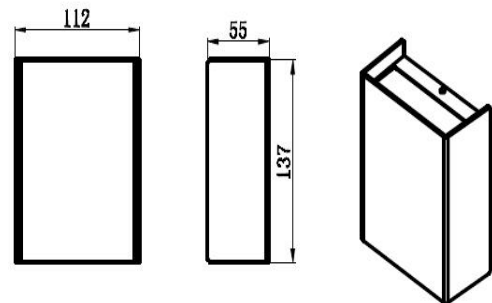

301 Series

Product Specifications

SKU	VBLWL-301-4-30
Luminaire efficacy	59 lm/W
Product Series	VBLWL-301-SERIES
Light Colour	Warm White
Wattage	8 W
Lumen output	474 lm
IP rating	65
CRI	80
Beam Angle	360 Degrees
Trim colour	Black
Length	137 mm
Width	112 mm
Height	55 mm
Lifespan	50000 Hours
Warranty	3 Years
Weatherproof	Weatherproof
Mounting type	Surface
Wiring method	Hardwire
LED source	OSRAM
Material	Die-Cast Aluminium
Lamp Type	LED
Input voltage	240 Volt AC 50HZ

Dimensional Drawings

Photometric information available upon request.

301 Series

Product Specifications

SKU	VBLWL-301-4-40
Luminaire efficacy	61 lm/W
Product Series	VBLWL-301-SERIES
Light Colour	Cool White
Wattage	8 W
Lumen output	492 lm
IP rating	65
CRI	80
Beam Angle	360 Degrees
Trim colour	Black
Length	137 mm
Width	112 mm
Height	55 mm
Lifespan	50000 Hours
Warranty	3 Years
Weatherproof	Weatherproof
Mounting type	Surface
Wiring method	Hardwire
LED source	OSRAM
Material	Die-Cast Aluminium
Lamp Type	LED
Input voltage	240 Volt AC 50HZ

Dimensional Drawings

Photometric information available upon request.