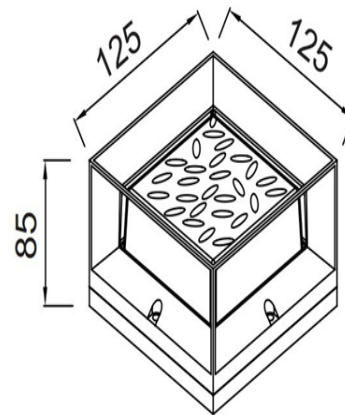

LED 300 Wall Lights

Product Specifications

SKU	VBLWL-300-4-30
Luminaire efficacy	72 lm/W
Product Series	VBLWL-300-SERIES
Light Colour	Warm White
Wattage	6 W
Lumen output	434 lm
IP rating	54
CRI	80
Beam Angle	100 Degrees
Trim colour	Black
Length	125 mm
Width	125 mm
Height	85 mm
Lifespan	50000 Hours
Warranty	3 Years
Weatherproof	Weatherproof
Mounting type	Surface
Wiring method	Hardwire
Material	Die-cast aluminium
Input voltage	240 Volt AC 50HZ

Dimensional Drawings

Photometric information available upon request.

LED 300 Wall Lights

Product Specifications

SKU	VBLWL-300-4-40
Luminaire efficacy	76 lm/W
Product Series	VBLWL-300-SERIES
Light Colour	Warm White
Wattage	6 W
Lumen output	455 lm
IP rating	54
CRI	80
Beam Angle	100 Degrees
Trim colour	Black
Length	125 mm
Width	125 mm
Height	85 mm
Lifespan	50000 Hours
Warranty	3 Years
Weatherproof	Weatherproof
Mounting type	Surface
Wiring method	Hardwire
Material	Die-Cast Aluminium
Lamp Type	LED
Input voltage	240 Volt AC 50HZ

Dimensional Drawings

Photometric information available upon request.