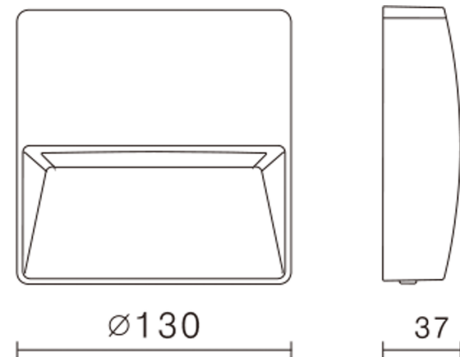

Vibe LED Round Wall Light Surface Mount 3W Black 3K

Product Specifications

SKU	VBLWL-102-4-3K
Luminaire efficacy	66 lm/W
Product Series	VBLWL-102-SERIES
EAN	9340994018508
Wattage	3 W
Lumen output	225 lm
IP rating	65
CRI	80
Beam Angle	100 Degrees
Trim colour	Black
Diameter	140 mm
Width	44 mm
Lifespan	50000 Hours
Warranty	3 Years
Weatherproof	Weatherproof
LED source	OSRAM
Lamp Type	LED
Input voltage	100V - 240V AC
Working temperature	-20°C ~ 40°C

Dimensional Drawings

Photometric information available upon request.

Vibe LED Square Wall Light Surface Mount 3W Black 3K

Product Specifications

SKU	VBLWL-103-4-3K
Luminaire efficacy	58 lm/W
Product Series	VBLWL-103-SERIES
EAN	9340994018515
Wattage	3 W
Lumen output	204 lm
IP rating	65
CRI	80
Beam Angle	95 Degrees
Trim colour	Black
Length	130 mm
Width	130 mm
Height	37 mm
Lifespan	50000 Hours
Warranty	3 Years
Weatherproof	Weatherproof
LED source	OSRAM
Lamp Type	LED
Input voltage	100V - 240V AC
Working temperature	-20°C ~ 40°C

Dimensional Drawings

Photometric information available upon request.