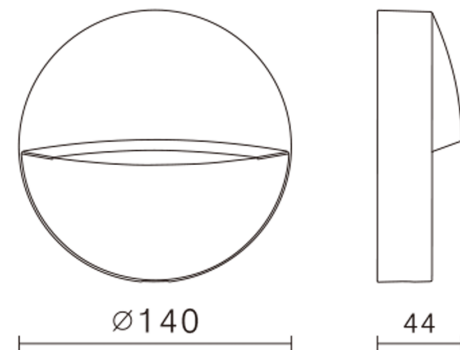

Vibe LED Round Wall Light Surface Mount 3W Black 3K

Product Specifications

SKU	VBLWL-102-4-3K
Luminaire efficacy	66 lm/W
Product Series	VBLWL-102-SERIES
EAN	9340994018508
Wattage	3 W
Lumen output	225 lm
IP rating	65
CRI	80
Beam Angle	100 Degrees
Trim colour	Black
Diameter	140 mm
Width	44 mm
Lifespan	50000 Hours
Warranty	3 Years
Weatherproof	Weatherproof
LED source	OSRAM
Lamp Type	LED
Input voltage	100V - 240V AC
Working temperature	-20°C ~ 40°C

Dimensional Drawings

Photometric information available upon request.

Vibe LED Square Wall Light Surface Mount 3W Black 3K

Product Specifications

SKU	VBLWL-103-4-3K
Luminaire efficacy	58 lm/W
Product Series	VBLWL-103-SERIES
EAN	9340994018515
Wattage	3 W
Lumen output	204 lm
IP rating	65
CRI	80
Beam Angle	95 Degrees
Trim colour	Black
Length	130 mm
Width	130 mm
Height	37 mm
Lifespan	50000 Hours
Warranty	3 Years
Weatherproof	Weatherproof
LED source	OSRAM
Lamp Type	LED
Input voltage	100V - 240V AC
Working temperature	-20°C ~ 40°C

Dimensional Drawings

Photometric information available upon request.