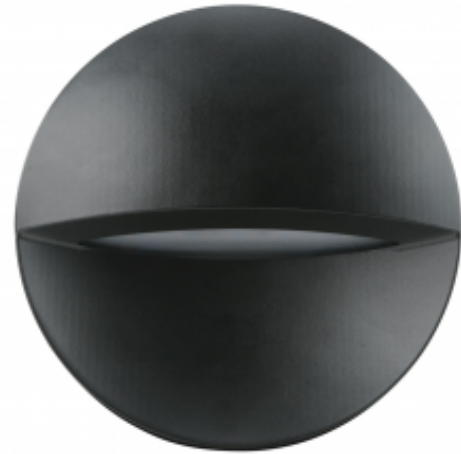

Vibe LED Round Wall Light Surface Mount 3W Black 3K

Product Specifications

SKU	VBLWL-102-4-3K
Luminaire efficacy	66 lm/W
Product Series	VBLWL-102-SERIES
EAN	9340994018508
Wattage	3 W
Lumen output	225 lm
IP rating	65
CRI	80
Beam Angle	100 Degrees
Trim colour	Black
Diameter	140 mm
Width	44 mm
Lifespan	50000 Hours
Warranty	3 Years
Weatherproof	Weatherproof
LED source	OSRAM
Lamp Type	LED
Input voltage	100V - 240V AC
Working temperature	-20°C ~ 40°C

Dimensional Drawings

Photometric information available upon request.

Vibe LED Square Wall Light Surface Mount 3W Black 3K

Product Specifications

SKU	VBLWL-103-4-3K
Luminaire efficacy	58 lm/W
Product Series	VBLWL-103-SERIES
EAN	9340994018515
Wattage	3 W
Lumen output	204 lm
IP rating	65
CRI	80
Beam Angle	95 Degrees
Trim colour	Black
Length	130 mm
Width	130 mm
Height	37 mm
Lifespan	50000 Hours
Warranty	3 Years
Weatherproof	Weatherproof
LED source	OSRAM
Lamp Type	LED
Input voltage	100V - 240V AC
Working temperature	-20°C ~ 40°C