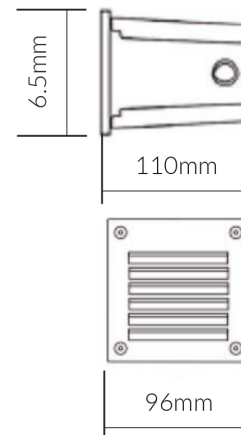

Dimensional Drawings

Photometric information available upon request.

Weatherproof LED Wall light Cool White Open Face Silver

Product Specifications

SKU	VBLWL-101A-3-4K
Luminaire efficacy	39 lm/W
Product Series	VBLWL-101A-SERIES
EAN	9340994405186
Light Colour	Cool White
Wattage	3 W
Lumen output	117 lm
IP rating	65
CRI	70
Beam Angle	85 Degrees
Cut out	96 mm
Length	110 mm
Width	110 mm
Height	6 mm
Lifespan	50000 Hours
Warranty	5 Years
Weatherproof	Weatherproof
Mounting type	Recessed
LED source	OSRAM
Dimmable	Non Dimmable
Input voltage	220V-240V AC 50HZ
Working temperature	-20°C ~ 50°C

Dimensional Drawings

Photometric information available upon request.

Weatherproof LED Wall light Warm White Grill Face Black

Product Specifications

SKU	VBLWL-101B-4-3K
Luminaire efficacy	39 lm/W
Product Series	VBLWL-101B-SERIES
EAN	9340994405209
Light Colour	Warm White
Wattage	3 W
Lumen output	39 lm
IP rating	65
CRI	70
Beam Angle	95 Degrees
Length	110 mm
Width	110 mm
Height	6 mm
Lifespan	50000 Hours
Warranty	5 Years
Weatherproof	Weatherproof
Mounting type	Recessed
LED source	OSRAM
Input voltage	220V-240V AC 50HZ
Working temperature	-20°C ~ 50°C

Dimensional Drawings

Photometric information available upon request.

Weatherproof LED Wall light Warm White Grill Face Silver

Product Specifications

SKU	VBLWL-101B-3-3K
Luminaire efficacy	13 lm/W
Product Series	VBLWL-101B-SERIES
EAN	9340994405216
Light Colour	Warm White
Wattage	3 W
Lumen output	39 lm
IP rating	65
CRI	70
Beam Angle	95 Degrees
Cut out	96 mm
Length	110 mm
Width	110 mm
Height	6 mm
Lifespan	50000 Hours
Warranty	5 Years
Weatherproof	Weatherproof
Mounting type	Recessed
LED source	OSRAM
Input voltage	220V-240V AC 50HZ
Working temperature	-20°C ~ 50°C

Dimensional Drawings

Photometric information available upon request.