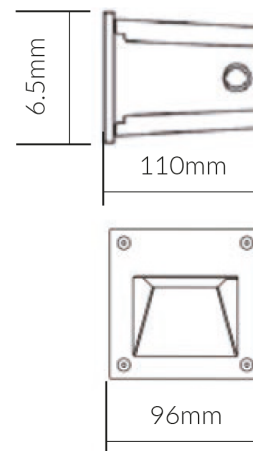

Photometric information available upon request.