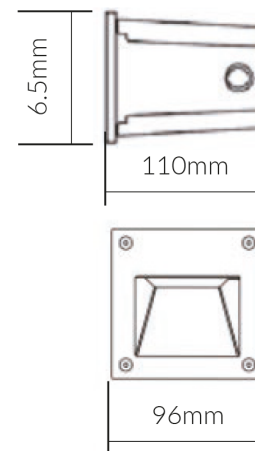

Weatherproof LED Wall light Warm White Open Face Black

Product Specifications

SKU	VBLWL-101A-4-3K
Luminaire efficacy	38 lm/W
Product Series	VBLWL-101A-SERIES
EAN	9340994405179
Light Colour	Warm White
Wattage	3 W
Lumen output	115 lm
IP rating	65
CRI	70
Beam Angle	85 Degrees
Trim colour	Black
Cut out	96 mm
Length	110 mm
Width	110 mm
Height	6 mm
Lifespan	50000 Hours
Warranty	5 Years
Weatherproof	Weatherproof
Mounting type	Recessed
LED source	OSRAM
Dimmable	Non Dimmable
Input voltage	220V-240V AC 50HZ
Working temperature	-20°C ~ 50°C

Dimensional Drawings

Photometric information available upon request.

Weatherproof LED Wall light Cool White Open Face Black

Product Specifications

SKU	VBLWL-101A-4-4K
Luminaire efficacy	39 lm/W
Product Series	VBLWL-101A-SERIES
EAN	9340994405162
Light Colour	Cool White
Wattage	3 W
Lumen output	117 lm
IP rating	65
CRI	70
Beam Angle	85 Degrees
Cut out	96 mm
Length	110 mm
Width	110 mm
Height	6 mm
Lifespan	50000 Hours
Warranty	5 Years
Weatherproof	Weatherproof
Mounting type	Recessed
LED source	OSRAM
Input voltage	220V-240V AC 50HZ
Working temperature	-20°C ~ 50°C

Dimensional Drawings

Photometric information available upon request.

Weatherproof LED Wall light Warm White Open Face Silver

Product Specifications

SKU	VBLWL-101A-3-3K
Luminaire efficacy	38 lm/W
Product Series	VBLWL-101A-SERIES
EAN	9340994405193
Light Colour	Warm White
Wattage	3 W
Lumen output	115 lm
IP rating	65
CRI	70
Beam Angle	85 Degrees
Cut out	96 mm
Length	110 mm
Width	110 mm
Height	6 mm
Lifespan	50000 Hours
Warranty	5 Years
Weatherproof	Weatherproof
Mounting type	Recessed
LED source	OSRAM
Dimmable	Non Dimmable
Input voltage	220V-240V AC 50HZ
Working temperature	-20°C ~ 50°C