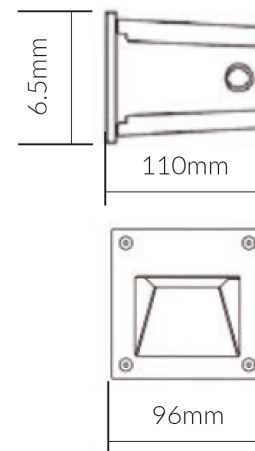

Dimensional Drawings

Photometric information available upon request.

Weatherproof LED Wall light Cool White Open Face Black

Product Specifications

SKU	VBLWL-101A-4-4K
Luminaire efficacy	39 lm/W
Product Series	VBLWL-101A-SERIES
EAN	9340994405162
Light Colour	Cool White
Wattage	3 W
Lumen output	117 lm
IP rating	65
CRI	70
Beam Angle	85 Degrees
Cut out	96 mm
Length	110 mm
Width	110 mm
Height	6 mm
Lifespan	50000 Hours
Warranty	5 Years
Weatherproof	Weatherproof
Mounting type	Recessed
LED source	OSRAM
Input voltage	220V-240V AC 50HZ
Working temperature	-20°C ~ 50°C

Dimensional Drawings

Photometric information available upon request.

Weatherproof LED Wall light Warm White Open Face Silver

Product Specifications

SKU	VBLWL-101A-3-3K
Luminaire efficacy	38 lm/W
Product Series	VBLWL-101A-SERIES
EAN	9340994405193
Light Colour	Warm White
Wattage	3 W
Lumen output	115 lm
IP rating	65
CRI	70
Beam Angle	85 Degrees
Cut out	96 mm
Length	110 mm
Width	110 mm
Height	6 mm
Lifespan	50000 Hours
Warranty	5 Years
Weatherproof	Weatherproof
Mounting type	Recessed
LED source	OSRAM
Dimmable	Non Dimmable
Input voltage	220V-240V AC 50HZ
Working temperature	-20°C ~ 50°C

Dimensional Drawings

Photometric information available upon request.

Weatherproof LED Wall light Cool White Open Face Silver

Product Specifications

SKU	VBLWL-101A-3-4K
Luminaire efficacy	39 lm/W
Product Series	VBLWL-101A-SERIES
EAN	9340994405186
Light Colour	Cool White
Wattage	3 W
Lumen output	117 lm
IP rating	65
CRI	70
Beam Angle	85 Degrees
Cut out	96 mm
Length	110 mm
Width	110 mm
Height	6 mm
Lifespan	50000 Hours
Warranty	5 Years
Weatherproof	Weatherproof
Mounting type	Recessed
LED source	OSRAM
Dimmable	Non Dimmable
Input voltage	220V-240V AC 50HZ
Working temperature	-20°C ~ 50°C