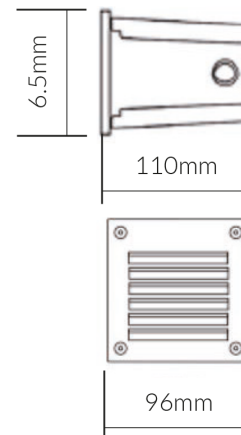

Photometric information available upon request.