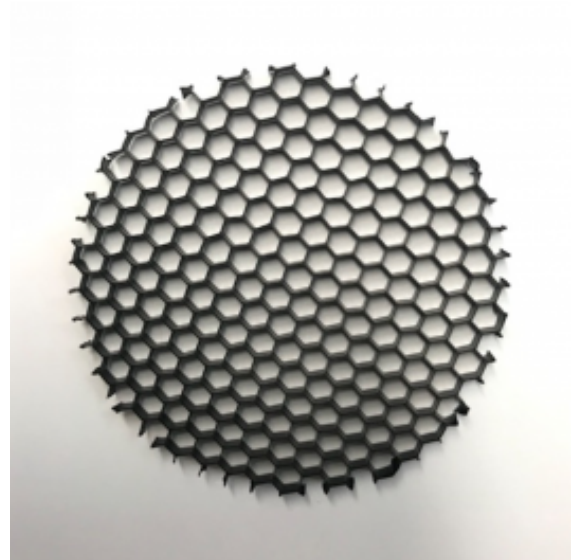

Vibe Sculptured Glass Lens for VBLUP-216

Product Specifications

SKU	VBLUP-216-SGL
Product Series	VBLUP-2XX-ACC-SERIES
EAN	9340994016672

Photometric information available upon request.

Vibe Honeycomb Lens for VBLUP-218

Photometric information available upon request.

Vibe Sculptured Glass Lens for VBLUP-218

Product Specifications

SKU	VBLUP-218-SGL
Product Series	VBLUP-2XX-ACC-SERIES
EAN	9340994016726

Photometric information available upon request.

Vibe Honeycomb Lens for VBLUP-214

Product Specifications

SKU	VBLUP-214-HCL
Product Series	VBLUP-2XX-ACC-SERIES
EAN	9340994016610

Photometric information available upon request.

Vibe Matte Glass Lens For VBLUP-214