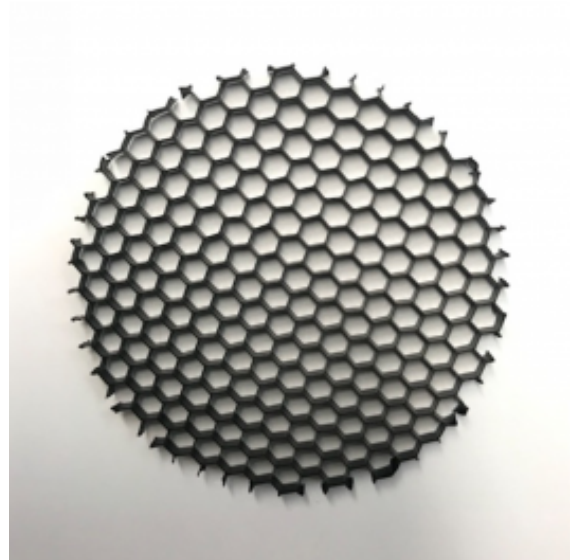

Vibe Sculptured Glass Lens for VBLUP-216

Product Specifications

SKU	VBLUP-216-SGL
Product Series	VBLUP-2XX-ACC-SERIES
EAN	9340994016672

Photometric information available upon request.

Vibe Honeycomb Lens for VBLUP-218

Product Specifications

SKU	VBLUP-218-HCL
Product Series	VBLUP-2XX-ACC-SERIES
EAN	9340994016719

Photometric information available upon request.

Vibe Matte Glass Lens for VBLUP-218

Product Specifications

SKU	VBLUP-218-MGL
Product Series	VBLUP-2XX-ACC-SERIES
EAN	9340994016733

Photometric information available upon request.

Vibe Sculptured Glass Lens for VBLUP-218

Product Specifications

SKU	VBLUP-218-SGL
Product Series	VBLUP-2XX-ACC-SERIES
EAN	9340994016726

Photometric information available upon request.

Vibe Honeycomb Lens for VBLUP-214

Product Specifications

SKU	VBLUP-214-HCL
Product Series	VBLUP-2XX-ACC-SERIES
EAN	9340994016610

Photometric information available upon request.

Vibe Matte Glass Lens For VBLUP-214