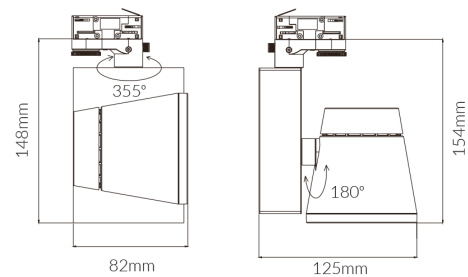

Dimensional Drawings

Photometric information available upon request.

Elegant 370

Product Specifications

SKU	VBLTL-370-4-4K
Luminaire efficacy	115 lm/W
Product Series	VBLTL-370-SERIES
EAN	9340994407135
Light Colour	Cool White
Wattage	13 W
Lumen output	1500 lm
IP rating	20
CRI	80
Beam Angle	40 Degrees
Trim colour	Black
Length	125 mm
Height	154 mm
Lifespan	50000 Hours
Warranty	5 Years
Weatherproof	Non-weatherproof
Mounting type	Track
LED source	SHARP
Material	High Strength Aluminium
Accessories	Optional 20° and 50° beam angle reflectors available
Lamp Type	LED
Input voltage	220V-240V AC 50HZ
Working temperature	-20°C ~ 50°C

Dimensional Drawings

Photometric information available upon request.

Elegant 370

Product Specifications

SKU	VBLTL-370-1-3K
Luminaire efficacy	115 lm/W
Product Series	VBLTL-370-SERIES
EAN	9340994407104
Light Colour	Warm White
Wattage	13 W
Lumen output	1500 lm
IP rating	20
CRI	80
Beam Angle	40 Degrees
Trim colour	White
Length	125 mm
Height	154 mm
Lifespan	50000 Hours
Warranty	5 Years
Weatherproof	Non-weatherproof
Mounting type	Track
LED source	CITIZEN
Material	High Strength Aluminium
Accessories	Optional 20° and 50° beam angle reflectors available
Lamp Type	LED
Input voltage	220V-240V AC 50HZ
Working temperature	-20°C ~ 50°C

Dimensional Drawings

Photometric information available upon request.

Elegant 370

Product Specifications

SKU	VBLTL-370-1-4K
Luminaire efficacy	115 lm/W
Product Series	VBLTL-370-SERIES
EAN	9340994407111
Light Colour	Cool White
Wattage	13 W
Lumen output	1500 lm
IP rating	20
CRI	80
Beam Angle	40 Degrees
Trim colour	White
Length	125 mm
Height	154 mm
Lifespan	50000 Hours
Warranty	5 Years
Weatherproof	Non-weatherproof
Mounting type	Track
LED source	SHARP
Material	High Strength Aluminium
Accessories	Optional 20° and 50° beam angle reflectors available
Lamp Type	LED
Input voltage	220V-240V AC 50HZ
Working temperature	-20°C ~ 50°C