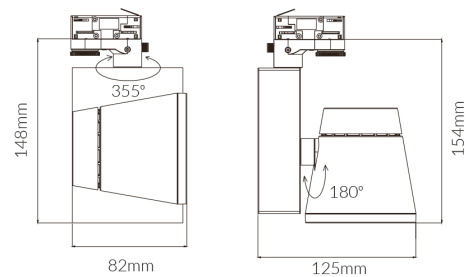

Dimensional Drawings

Photometric information available upon request.

Elegant 370

Product Specifications

SKU	VBLTL-370-4-4K
Luminaire efficacy	115 lm/W
Product Series	VBLTL-370-SERIES
EAN	9340994407135
Light Colour	Cool White
Wattage	13 W
Lumen output	1500 lm
IP rating	20
CRI	80
Beam Angle	40 Degrees
Trim colour	Black
Length	125 mm
Height	154 mm
Lifespan	50000 Hours
Warranty	5 Years
Weatherproof	Non-weatherproof
Mounting type	Track
LED source	SHARP
Material	High Strength Aluminium
Accessories	Optional 20° and 50° beam angle reflectors available
Lamp Type	LED
Input voltage	220V-240V AC 50HZ
Working temperature	-20°C ~ 50°C

Dimensional Drawings

Photometric information available upon request.

Elegant 370

Product Specifications

SKU	VBLTL-370-1-3K
Luminaire efficacy	115 lm/W
Product Series	VBLTL-370-SERIES
EAN	9340994407104
Light Colour	Warm White
Wattage	13 W
Lumen output	1500 lm
IP rating	20
CRI	80
Beam Angle	40 Degrees
Trim colour	White
Length	125 mm
Height	154 mm
Lifespan	50000 Hours
Warranty	5 Years
Weatherproof	Non-weatherproof
Mounting type	Track
LED source	CITIZEN
Material	High Strength Aluminium
Accessories	Optional 20° and 50° beam angle reflectors available
Lamp Type	LED
Input voltage	220V-240V AC 50HZ
Working temperature	-20°C ~ 50°C

Dimensional Drawings

Photometric information available upon request.

Elegant 370

Product Specifications

SKU	VBLTL-370-1-4K
Luminaire efficacy	115 lm/W
Product Series	VBLTL-370-SERIES
EAN	9340994407111
Light Colour	Cool White
Wattage	13 W
Lumen output	1500 lm
IP rating	20
CRI	80
Beam Angle	40 Degrees
Trim colour	White
Length	125 mm
Height	154 mm
Lifespan	50000 Hours
Warranty	5 Years
Weatherproof	Non-weatherproof
Mounting type	Track
LED source	SHARP
Material	High Strength Aluminium
Accessories	Optional 20° and 50° beam angle reflectors available
Lamp Type	LED
Input voltage	220V-240V AC 50HZ
Working temperature	-20°C ~ 50°C