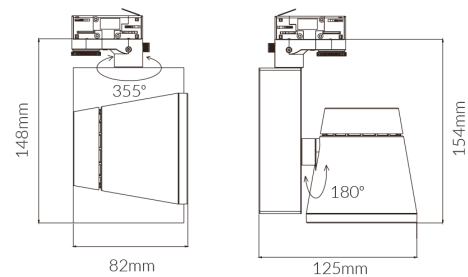

Dimensional Drawings

Photometric information available upon request.

Elegant 370

Product Specifications

SKU	VBLTL-370-4-4K
Luminaire efficacy	115 lm/W
Product Series	VBLTL-370-SERIES
EAN	9340994407135
Light Colour	Cool White
Wattage	13 W
Lumen output	1500 lm
IP rating	20
CRI	80
Beam Angle	40 Degrees
Trim colour	Black
Length	125 mm
Height	154 mm
Lifespan	50000 Hours
Warranty	5 Years
Weatherproof	Non-weatherproof
Mounting type	Track
LED source	SHARP
Material	High Strength Aluminium
Accessories	Optional 20° and 50° beam angle reflectors available
Lamp Type	LED
Input voltage	220V-240V AC 50HZ
Working temperature	-20°C ~ 50°C

Dimensional Drawings

Photometric information available upon request.

Elegant 370

Product Specifications

SKU	VBLTL-370-1-3K
Luminaire efficacy	115 lm/W
Product Series	VBLTL-370-SERIES
EAN	9340994407104
Light Colour	Warm White
Wattage	13 W
Lumen output	1500 lm
IP rating	20
CRI	80
Beam Angle	40 Degrees
Trim colour	White
Length	125 mm
Height	154 mm
Lifespan	50000 Hours
Warranty	5 Years
Weatherproof	Non-weatherproof
Mounting type	Track
LED source	CITIZEN
Material	High Strength Aluminium
Accessories	Optional 20° and 50° beam angle reflectors available
Lamp Type	LED
Input voltage	220V-240V AC 50HZ
Working temperature	-20°C ~ 50°C

Dimensional Drawings

Photometric information available upon request.

Elegant 370

Product Specifications

SKU	VBLTL-370-1-4K
Luminaire efficacy	115 lm/W
Product Series	VBLTL-370-SERIES
EAN	9340994407111
Light Colour	Cool White
Wattage	13 W
Lumen output	1500 lm
IP rating	20
CRI	80
Beam Angle	40 Degrees
Trim colour	White
Length	125 mm
Height	154 mm
Lifespan	50000 Hours
Warranty	5 Years
Weatherproof	Non-weatherproof
Mounting type	Track
LED source	SHARP
Material	High Strength Aluminium
Accessories	Optional 20° and 50° beam angle reflectors available
Lamp Type	LED
Input voltage	220V-240V AC 50HZ
Working temperature	-20°C ~ 50°C

Dimensional Drawings

Photometric information available upon request.