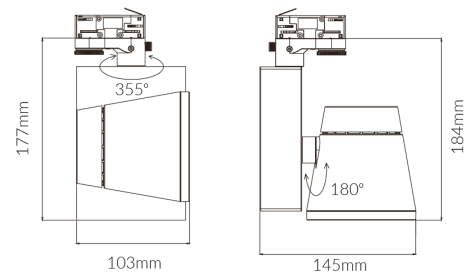

Dimensional Drawings

Photometric information available upon request.

Elegant 350

Product Specifications

SKU	VBLTL-350-4-4K
Luminaire efficacy	139 lm/W
Product Series	VBLTL-350-SERIES
EAN	9340994407098
Light Colour	Cool White
Wattage	18 W
Lumen output	2500 lm
IP rating	20
CRI	80
Beam Angle	40 Degrees
Trim colour	Black
Diameter	103 mm
Length	145 mm
Height	184 mm
Lifespan	50000 Hours
Warranty	5 Years
Weatherproof	Non-weatherproof
Mounting type	Track
LED source	CITIZEN
Material	High Strength Aluminium
Accessories	Optional 20° & 70° beam angle reflectors available
Lamp Type	LED
Input voltage	220V-240V AC 50HZ
Working temperature	-20°C ~ 50°C

Dimensional Drawings

Photometric information available upon request.

Elegant 350

Product Specifications

SKU	VBLTL-350-1-3K
Luminaire efficacy	139 lm/W
Product Series	VBLTL-350-SERIES
EAN	9340994407067
Light Colour	Warm White
Wattage	18 W
Lumen output	2500 lm
IP rating	20
CRI	80
Beam Angle	40 Degrees
Diameter	103 mm
Length	184 mm
Height	145 mm
Lifespan	50000 Hours
Warranty	5 Years
Weatherproof	Non-weatherproof
Mounting type	Track
LED source	CITIZEN
Material	High Strength Aluminium
Accessories	Optional 20° & 70° beam angle reflectors available
Lamp Type	LED
Input voltage	220V-240V AC 50HZ
Working temperature	-20°C ~ 50°C

Dimensional Drawings

Photometric information available upon request.

Elegant 350

Product Specifications

SKU	VBLTL-350-1-4K
Luminaire efficacy	139 lm/W
Product Series	VBLTL-350-SERIES
EAN	9340994407074
Light Colour	Cool White
Wattage	18 W
Lumen output	2500 lm
IP rating	20
CRI	80
Beam Angle	40 Degrees
Trim colour	White
Diameter	103 mm
Length	184 mm
Height	145 mm
Lifespan	50000 Hours
Warranty	5 Years
Weatherproof	Non-weatherproof
Mounting type	Track
LED source	CITIZEN
Material	High Strength Aluminium
Accessories	Optional 20° & 70° beam angle reflectors available
Lamp Type	LED
Input voltage	220V-240V AC 50HZ
Working temperature	-20°C ~ 50°C