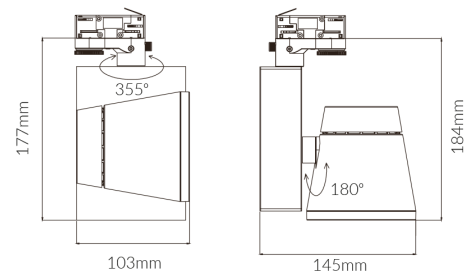

Dimensional Drawings

Photometric information available upon request.

Elegant 350

Product Specifications

SKU	VBLTL-350-4-4K
Luminaire efficacy	139 lm/W
Product Series	VBLTL-350-SERIES
EAN	9340994407098
Light Colour	Cool White
Wattage	18 W
Lumen output	2500 lm
IP rating	20
CRI	80
Beam Angle	40 Degrees
Trim colour	Black
Diameter	103 mm
Length	145 mm
Height	184 mm
Lifespan	50000 Hours
Warranty	5 Years
Weatherproof	Non-weatherproof
Mounting type	Track
LED source	CITIZEN
Material	High Strength Aluminium
Accessories	Optional 20° & 70° beam angle reflectors available
Lamp Type	LED
Input voltage	220V-240V AC 50HZ
Working temperature	-20°C ~ 50°C

Dimensional Drawings

Photometric information available upon request.

Elegant 350

Product Specifications

SKU	VBLTL-350-1-3K
Luminaire efficacy	139 lm/W
Product Series	VBLTL-350-SERIES
EAN	9340994407067
Light Colour	Warm White
Wattage	18 W
Lumen output	2500 lm
IP rating	20
CRI	80
Beam Angle	40 Degrees
Diameter	103 mm
Length	184 mm
Height	145 mm
Lifespan	50000 Hours
Warranty	5 Years
Weatherproof	Non-weatherproof
Mounting type	Track
LED source	CITIZEN
Material	High Strength Aluminium
Accessories	Optional 20° & 70° beam angle reflectors available
Lamp Type	LED
Input voltage	220V-240V AC 50HZ
Working temperature	-20°C ~ 50°C

Dimensional Drawings

Photometric information available upon request.

Elegant 350

Product Specifications

SKU	VBLTL-350-1-4K
Luminaire efficacy	139 lm/W
Product Series	VBLTL-350-SERIES
EAN	9340994407074
Light Colour	Cool White
Wattage	18 W
Lumen output	2500 lm
IP rating	20
CRI	80
Beam Angle	40 Degrees
Trim colour	White
Diameter	103 mm
Length	184 mm
Height	145 mm
Lifespan	50000 Hours
Warranty	5 Years
Weatherproof	Non-weatherproof
Mounting type	Track
LED source	CITIZEN
Material	High Strength Aluminium
Accessories	Optional 20° & 70° beam angle reflectors available
Lamp Type	LED
Input voltage	220V-240V AC 50HZ
Working temperature	-20°C ~ 50°C

Dimensional Drawings

Photometric information available upon request.