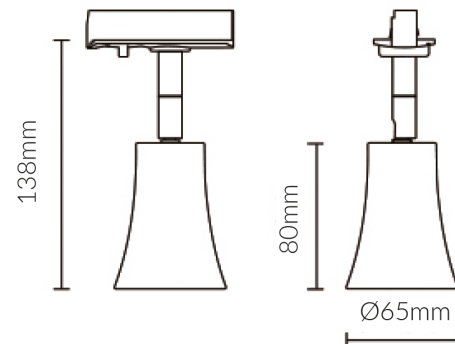

Elegant 200

Product Specifications

SKU	VBLTL-200-4-GU10
Product Series	VBLTL-200-SERIES
EAN	9340994407401
Wattage	35 W
CRI	80
Diameter	65 mm
Length	80 mm
Height	138 mm
Lifespan	50000 Hours
Warranty	3 Years
Weatherproof	Non-weatherproof
Mounting type	Track
LED source	SHARP
Material	High strength Steel housing
Lamp Type	LED
Input voltage	220V-240V AC 50HZ
Working temperature	-20°C ~ 50°C

Dimensional Drawings

Photometric information available upon request.

Elegant 200

Product Specifications

SKU	VBLTL-200-1-GU10
Product Series	VBLTL-200-SERIES
EAN	9340994407395
Wattage	35 W
CRI	80
Beam Angle	40 Degrees
Diameter	65 mm
Length	80 mm
Height	138 mm
Lifespan	50000 Hours
Warranty	3 Years
Weatherproof	Non-weatherproof
Mounting type	Track
LED source	SHARP
Material	High strength Steel housing
Lamp Type	LED
Input voltage	220V-240V AC 50HZ
Working temperature	-20°C~50°C

Dimensional Drawings

Photometric information available upon request.