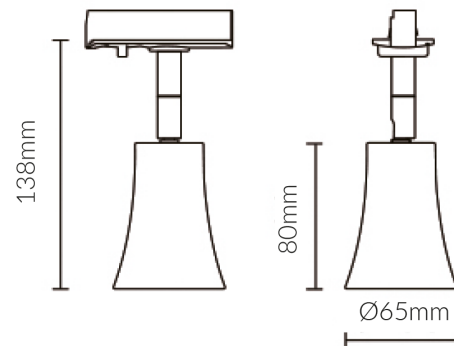

Elegant 200

Product Specifications

SKU	VBLTL-200-4-GU10
Product Series	VBLTL-200-SERIES
EAN	9340994407401
Wattage	35 W
CRI	80
Diameter	65 mm
Length	80 mm
Height	138 mm
Lifespan	50000 Hours
Warranty	3 Years
Weatherproof	Non-weatherproof
Mounting type	Track
LED source	SHARP
Material	High strength Steel housing
Lamp Type	LED
Input voltage	220V-240V AC 50HZ
Working temperature	-20°C ~ 50°C

Dimensional Drawings

Photometric information available upon request.

Elegant 200

Product Specifications

SKU	VBLTL-200-1-GU10
Product Series	VBLTL-200-SERIES
EAN	9340994407395
Wattage	35 W
CRI	80
Beam Angle	40 Degrees
Diameter	65 mm
Length	80 mm
Height	138 mm
Lifespan	50000 Hours
Warranty	3 Years
Weatherproof	Non-weatherproof
Mounting type	Track
LED source	SHARP
Material	High strength Steel housing
Lamp Type	LED
Input voltage	220V-240V AC 50HZ
Working temperature	-20°C~50°C

Dimensional Drawings

Photometric information available upon request.