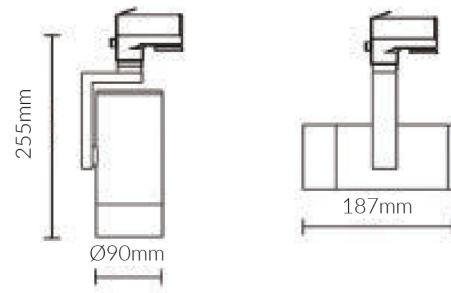

Elegant 125

Product Specifications

SKU	VBLTL-125-4-3K
Luminaire efficacy	125 lm/W
Product Series	VBLTL-125-SERIES
EAN	9340994407623
Light Colour	Warm White
Wattage	20 W
Lumen output	2500 lm
IP rating	20
CRI	80
Beam Angle	40 Degrees
Trim colour	Black
Diameter	90 mm
Length	187 mm
Height	255 mm
Lifespan	50000 Hours
Warranty	5 Years
Weatherproof	Non-weatherproof
Mounting type	Track
LED source	CITIZEN
Dimmable	Non Dimmable
Material	Aluminium
Accessories	Three Circuit Track version available upon request
Lamp Type	LED
Input voltage	220V-240V AC 50HZ
Working temperature	-20°C ~ 50°C

Dimensional Drawings

Elegant 125

Product Specifications

SKU	VBLTL-125-1-3K
Luminaire efficacy	125 lm/W
Product Series	VBLTL-125-SERIES
EAN	9340994407609
Light Colour	Warm White
Wattage	20 W
Lumen output	2500 lm
IP rating	20
CRI	80
Beam Angle	40 Degrees
Trim colour	White
Diameter	90 mm
Length	187 mm
Height	255 mm
Lifespan	50000 Hours
Warranty	5 Years
Weatherproof	Non-weatherproof
Mounting type	Track
LED source	CITIZEN
Dimmable	Non Dimmable
Material	Aluminium
Accessories	Three Circuit track available upon request
Lamp Type	LED
Input voltage	220V-240V AC 50HZ
Working temperature	-20°C ~ 50°C

Dimensional Drawings