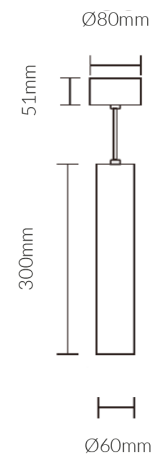

Photometric information available upon request.