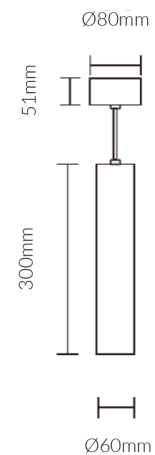

### Dimensional Drawings

### Dimensional Drawings

Photometric information available upon request.

### Product Specifications

<b>SKU</b>	VBLPD-105-1-3K
<b>Luminaire efficacy</b>	86 lm/W
<b>Product Series</b>	VBLPD-105-SERIES
<b>EAN</b>	9340994402376
<b>Light Colour</b>	Warm White
<b>Wattage</b>	13 W
<b>Lumen output</b>	1111 lm
<b>CRI</b>	80
<b>Beam Angle</b>	50 Degrees
<b>Trim colour</b>	White
<b>Diameter</b>	60 mm
<b>Length</b>	300 mm
<b>Lifespan</b>	40000 Hours
<b>Warranty</b>	5 Years
<b>LED source</b>	SHARP
<b>Lamp Type</b>	LED
<b>Input voltage</b>	220V-265V AC 50hz
<b>Working temperature</b>	-20°C ~ 45°C