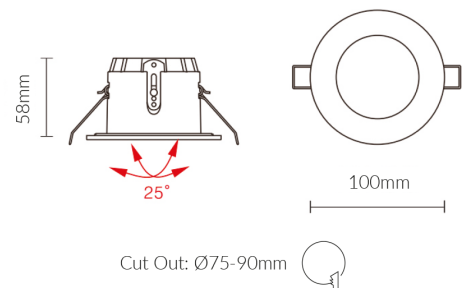

593 Series

Product Specifications

SKU	VBLDL-593-4-30
Luminaire efficacy	116 lm/W
Product Series	VBLDL-593-SERIES
EAN	9340994017440
Wattage	6 W
Lumen output	700 lm
IP rating	65
Beam Angle	50 Degrees
Trim colour	Black
Cut out	75 mm
Diameter	100 mm
Height	58 mm
Lifespan	50000 Hours
Warranty	5 Years
Weatherproof	Weatherproof
Mounting type	Recessed
Wiring method	Flex & Plug or Hardwire
Dimmable	Dimmable
Lamp Type	LED
Input voltage	220V-265V AC 50hz
Working temperature	-20°C ~ 45°C

Dimensional Drawings

Photometric information available upon request.

593 Series

Product Specifications

SKU	VBLDL-593-1-30
Luminaire efficacy	116 lm/W
Product Series	VBLDL-593-SERIES
EAN	9340994017426
Wattage	6 W
Lumen output	700 lm
IP rating	65
CRI	90
Beam Angle	50 Degrees
Trim colour	White
Cut out	75 mm
Diameter	100 mm
Height	58 mm
Lifespan	50000 Hours
Warranty	5 Years
Weatherproof	Weatherproof
Mounting type	Recessed
Wiring method	Flex & Plug or Hardwire
LED source	CITIZEN
Dimmable	Dimmable
Lamp Type	LED
Input voltage	220V-265V AC 50hz
Working temperature	-20°C ~ 45°C

Dimensional Drawings

Photometric information available upon request.