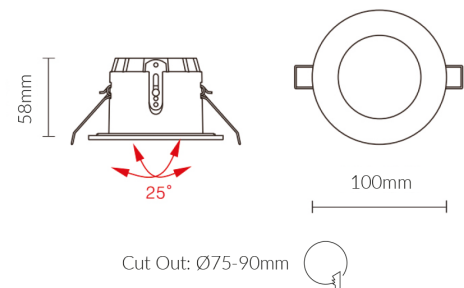

593 Series

Product Specifications

SKU	VBLDL-593-4-30
Luminaire efficacy	116 lm/W
Product Series	VBLDL-593-SERIES
EAN	9340994017440
Wattage	6 W
Lumen output	700 lm
IP rating	65
Beam Angle	50 Degrees
Trim colour	Black
Cut out	75 mm
Diameter	100 mm
Height	58 mm
Lifespan	50000 Hours
Warranty	5 Years
Weatherproof	Weatherproof
Mounting type	Recessed
Wiring method	Flex & Plug or Hardwire
Dimmable	Dimmable
Lamp Type	LED
Input voltage	220V-265V AC 50hz
Working temperature	-20°C ~ 45°C

Dimensional Drawings

Photometric information available upon request.

593 Series

Product Specifications

SKU	VBLDL-593-1-30
Luminaire efficacy	116 lm/W
Product Series	VBLDL-593-SERIES
EAN	9340994017426
Wattage	6 W
Lumen output	700 lm
IP rating	65
CRI	90
Beam Angle	50 Degrees
Trim colour	White
Cut out	75 mm
Diameter	100 mm
Height	58 mm
Lifespan	50000 Hours
Warranty	5 Years
Weatherproof	Weatherproof
Mounting type	Recessed
Wiring method	Flex & Plug or Hardwire
LED source	CITIZEN
Dimmable	Dimmable
Lamp Type	LED
Input voltage	220V-265V AC 50hz
Working temperature	-20°C ~ 45°C

Dimensional Drawings

Photometric information available upon request.