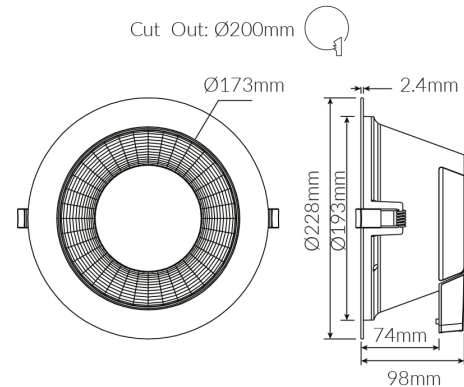

### Product Specifications

<b>SKU</b>	VBLDL-447-1-CCT
<b>Luminaire efficacy</b>	94 lm/W
<b>Product Series</b>	VBLDL-4X7-SERIES
<b>EAN</b>	9340994409399
<b>Wattage</b>	25 W
<b>Lumen output</b>	2340 lm
<b>IP rating</b>	54
<b>CRI</b>	80
<b>Beam Angle</b>	90 Degrees
<b>Trim colour</b>	White
<b>Cut out</b>	200 mm
<b>Diameter</b>	228 mm
<b>Height</b>	98 mm
<b>Lifespan</b>	50000 Hours
<b>Warranty</b>	3 Years
<b>Dimmable</b>	Dimmable
<b>Cert of Electr. safety</b>	CE-ROHS, SAA APPROVED
<b>Lamp Type</b>	LED
<b>Material</b>	Die-cast Aluminium
<b>LED source</b>	EPISTAR
<b>Input voltage</b>	200 - 240V AC
<b>Mounting type</b>	Recessed
<b>Working temperature</b>	-20°C ~ 45°C

### Dimensional Drawings

Photometric information available upon request.

### Product Specifications

<b>SKU</b>	VBLDL-437-1-CCT
<b>Luminaire efficacy</b>	80 lm/W
<b>Product Series</b>	VBLDL-4X7-SERIES
<b>EAN</b>	9340994409382
<b>Wattage</b>	18 W
<b>Lumen output</b>	1440 lm
<b>IP rating</b>	54
<b>CRI</b>	80
<b>Beam Angle</b>	90 Degrees
<b>Trim colour</b>	White
<b>Cut out</b>	150 mm
<b>Diameter</b>	172 mm
<b>Height</b>	95 mm
<b>Lifespan</b>	50000 Hours
<b>Warranty</b>	3 Years
<b>Dimmable</b>	Dimmable
<b>Cert of Eletr. safety</b>	CE-ROHS, SAA APPROVED
<b>Lamp Type</b>	LED
<b>Material</b>	Die-cast Aluminium
<b>LED source</b>	EPISTAR
<b>Input voltage</b>	200 - 240V AC
<b>Mounting type</b>	Recessed
<b>Wiring method</b>	Flex & Plug
<b>Working temperature</b>	-20°C ~ 45°C

### Dimensional Drawings