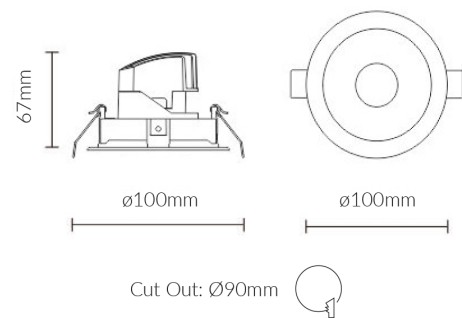

Dimensional Drawings

Photometric information available upon request.

380 Series

Product Specifications

SKU	VBLDL-383-4-30
Luminaire efficacy	100 lm/W
Product Series	VBLDL-380-SERIES
EAN	9340994409993
Light Colour	Warm White
Wattage	9 W
Lumen output	900 lm
IP rating	20
CRI	90
Beam Angle	36 Degrees
Trim colour	Black
Cut out	90 mm
Diameter	100 mm
Height	67 mm
Lifespan	50000 Hours
Warranty	5 Years
Weatherproof	Indoor use only
Mounting type	Recessed
Wiring method	Flex & Plug or Hardwire
LED source	CITIZEN
Dimmable	Dimmable
Lamp Type	LED
Input voltage	220V-265V AC 50hz
Working temperature	-20°C ~ 45°C

Dimensional Drawings

380 Series

Product Specifications

SKU	VBLDL-383-4-40
Luminaire efficacy	102 lm/W
Product Series	VBLDL-380-SERIES
EAN	9340994016467
Light Colour	Cool White
Wattage	9 W
Lumen output	918 lm
IP rating	20
CRI	90
Beam Angle	50 Degrees
Trim colour	Black
Cut out	90 mm
Diameter	100 mm
Height	67 mm
Lifespan	50000 Hours
Warranty	5 Years
Weatherproof	Indoor use only
Mounting type	Recessed
Wiring method	Flex & Plug or Hardwire
LED source	CITIZEN
Dimmable	Dimmable
Lamp Type	LED
Input voltage	220V-265V AC 50hz
Working temperature	-20°C ~ 45°C

Dimensional Drawings

380 Series

Product Specifications

SKU	VBLDL-383-1-40
Luminaire efficacy	102 lm/W
Product Series	VBLDL-380-SERIES
EAN	9340994409986
Light Colour	Cool White
Wattage	9 W
Lumen output	918 lm
IP rating	20
CRI	90
Beam Angle	50 Degrees
Trim colour	White
Cut out	90 mm
Diameter	100 mm
Height	67 mm
Lifespan	50000 Hours
Warranty	5 Years
Weatherproof	Indoor use only
Mounting type	Recessed
Wiring method	Flex & Plug or Hardwire
Dimmable	Dimmable
Lamp Type	LED
Input voltage	220V-265V AC 50hz
Working temperature	-20°C ~ 45°C