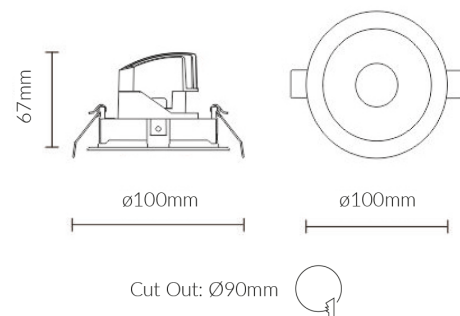

Dimensional Drawings

Photometric information available upon request.

380 Series

Product Specifications

SKU	VBLDL-383-4-30
Luminaire efficacy	100 lm/W
Product Series	VBLDL-380-SERIES
EAN	9340994409993
Light Colour	Warm White
Wattage	9 W
Lumen output	900 lm
IP rating	20
CRI	90
Beam Angle	36 Degrees
Trim colour	Black
Cut out	90 mm
Diameter	100 mm
Height	67 mm
Lifespan	50000 Hours
Warranty	5 Years
Weatherproof	Indoor use only
Mounting type	Recessed
Wiring method	Flex & Plug or Hardwire
LED source	CITIZEN
Dimmable	Dimmable
Lamp Type	LED
Input voltage	220V-265V AC 50hz
Working temperature	-20°C ~ 45°C

Dimensional Drawings

380 Series

Product Specifications

SKU	VBLDL-383-4-40
Luminaire efficacy	102 lm/W
Product Series	VBLDL-380-SERIES
EAN	9340994016467
Light Colour	Cool White
Wattage	9 W
Lumen output	918 lm
IP rating	20
CRI	90
Beam Angle	50 Degrees
Trim colour	Black
Cut out	90 mm
Diameter	100 mm
Height	67 mm
Lifespan	50000 Hours
Warranty	5 Years
Weatherproof	Indoor use only
Mounting type	Recessed
Wiring method	Flex & Plug or Hardwire
LED source	CITIZEN
Dimmable	Dimmable
Lamp Type	LED
Input voltage	220V-265V AC 50hz
Working temperature	-20°C ~ 45°C

Dimensional Drawings

380 Series

Product Specifications

SKU	VBLDL-383-1-40
Luminaire efficacy	102 lm/W
Product Series	VBLDL-380-SERIES
EAN	9340994409986
Light Colour	Cool White
Wattage	9 W
Lumen output	918 lm
IP rating	20
CRI	90
Beam Angle	50 Degrees
Trim colour	White
Cut out	90 mm
Diameter	100 mm
Height	67 mm
Lifespan	50000 Hours
Warranty	5 Years
Weatherproof	Indoor use only
Mounting type	Recessed
Wiring method	Flex & Plug or Hardwire
Dimmable	Dimmable
Lamp Type	LED
Input voltage	220V-265V AC 50hz
Working temperature	-20°C ~ 45°C