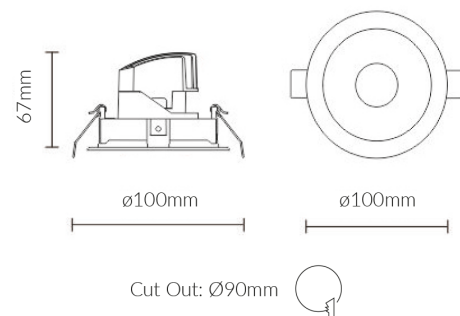

Dimensional Drawings

380 Series

Product Specifications

SKU	VBLDL-383-4-40
Luminaire efficacy	102 lm/W
Product Series	VBLDL-380-SERIES
EAN	9340994016467
Light Colour	Cool White
Wattage	9 W
Lumen output	918 lm
IP rating	20
CRI	90
Beam Angle	50 Degrees
Trim colour	Black
Cut out	90 mm
Diameter	100 mm
Height	67 mm
Lifespan	50000 Hours
Warranty	5 Years
Weatherproof	Indoor use only
Mounting type	Recessed
Wiring method	Flex & Plug or Hardwire
LED source	CITIZEN
Dimmable	Dimmable
Lamp Type	LED
Input voltage	220V-265V AC 50hz
Working temperature	-20°C ~ 45°C

Dimensional Drawings

380 Series

Product Specifications

SKU	VBLDL-383-1-30
Luminaire efficacy	100 lm/W
Product Series	VBLDL-380-SERIES
EAN	9340994409962
Light Colour	Warm White
Wattage	9 W
Lumen output	900 lm
IP rating	20
CRI	90
Beam Angle	50 Degrees
Trim colour	White
Cut out	90 mm
Diameter	100 mm
Height	67 mm
Lifespan	50000 Hours
Warranty	5 Years
Weatherproof	Indoor use only
Mounting type	Recessed
Wiring method	Flex & Plug or Hardwire
LED source	CITIZEN
Dimmable	Dimmable
Lamp Type	LED
Input voltage	220V-265V AC 50hz
Working temperature	-20°C ~ 45°C

Dimensional Drawings

380 Series

Product Specifications

SKU	VBLDL-383-1-40
Luminaire efficacy	102 lm/W
Product Series	VBLDL-380-SERIES
EAN	9340994409986
Light Colour	Cool White
Wattage	9 W
Lumen output	918 lm
IP rating	20
CRI	90
Beam Angle	50 Degrees
Trim colour	White
Cut out	90 mm
Diameter	100 mm
Height	67 mm
Lifespan	50000 Hours
Warranty	5 Years
Weatherproof	Indoor use only
Mounting type	Recessed
Wiring method	Flex & Plug or Hardwire
Dimmable	Dimmable
Lamp Type	LED
Input voltage	220V-265V AC 50hz
Working temperature	-20°C ~ 45°C