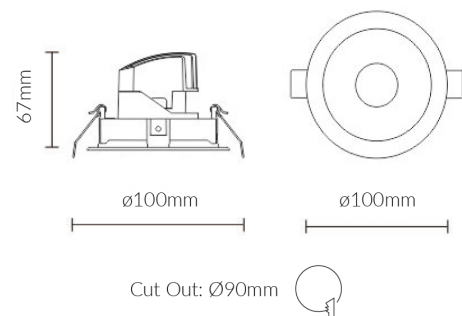

Dimensional Drawings

380 Series

Product Specifications

SKU	VBLDL-383-4-40
Luminaire efficacy	102 lm/W
Product Series	VBLDL-380-SERIES
EAN	9340994016467
Light Colour	Cool White
Wattage	9 W
Lumen output	918 lm
IP rating	20
CRI	90
Beam Angle	50 Degrees
Trim colour	Black
Cut out	90 mm
Diameter	100 mm
Height	67 mm
Lifespan	50000 Hours
Warranty	5 Years
Weatherproof	Indoor use only
Mounting type	Recessed
Wiring method	Flex & Plug or Hardwire
LED source	CITIZEN
Dimmable	Dimmable
Lamp Type	LED
Input voltage	220V-265V AC 50hz
Working temperature	-20°C ~ 45°C

Dimensional Drawings

380 Series

Product Specifications

SKU	VBLDL-383-1-30
Luminaire efficacy	100 lm/W
Product Series	VBLDL-380-SERIES
EAN	9340994409962
Light Colour	Warm White
Wattage	9 W
Lumen output	900 lm
IP rating	20
CRI	90
Beam Angle	50 Degrees
Trim colour	White
Cut out	90 mm
Diameter	100 mm
Height	67 mm
Lifespan	50000 Hours
Warranty	5 Years
Weatherproof	Indoor use only
Mounting type	Recessed
Wiring method	Flex & Plug or Hardwire
LED source	CITIZEN
Dimmable	Dimmable
Lamp Type	LED
Input voltage	220V-265V AC 50hz
Working temperature	-20°C ~ 45°C

Dimensional Drawings

380 Series

Product Specifications

SKU	VBLDL-383-1-40
Luminaire efficacy	102 lm/W
Product Series	VBLDL-380-SERIES
EAN	9340994409986
Light Colour	Cool White
Wattage	9 W
Lumen output	918 lm
IP rating	20
CRI	90
Beam Angle	50 Degrees
Trim colour	White
Cut out	90 mm
Diameter	100 mm
Height	67 mm
Lifespan	50000 Hours
Warranty	5 Years
Weatherproof	Indoor use only
Mounting type	Recessed
Wiring method	Flex & Plug or Hardwire
Dimmable	Dimmable
Lamp Type	LED
Input voltage	220V-265V AC 50hz
Working temperature	-20°C ~ 45°C

Dimensional Drawings

Photometric information available upon request.