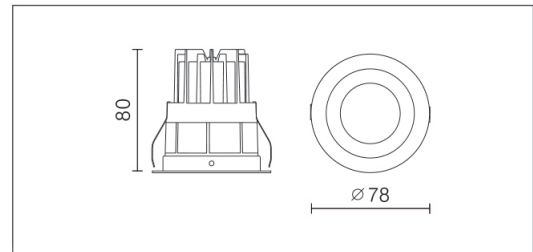

### Product Specifications

<b>SKU</b>	VBLDL-372-4-30
<b>Luminaire efficacy</b>	115 lm/W
<b>Product Series</b>	VBLDL-370-SERIES
<b>EAN</b>	9340994021805
<b>Wattage</b>	13 W
<b>Lumen output</b>	1500 lm
<b>IP rating</b>	44
<b>CRI</b>	80
<b>Beam Angle</b>	40 Degrees
<b>Trim colour</b>	Black
<b>Cut out</b>	68 mm
<b>Lifespan</b>	50000 Hours
<b>Warranty</b>	3 Years
<b>Mounting type</b>	Recessed
<b>Dimming</b>	Triac Dimming
<b>Lamp Type</b>	LED
<b>Input voltage</b>	24 Volt AC
<b>Working temperature</b>	-20°C ~ 45°C

### Dimensional Drawings

*Photometric information available upon request.*