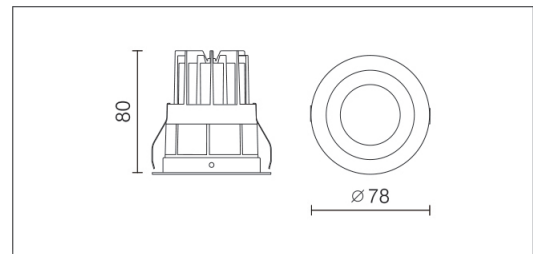

Photometric information available upon request.