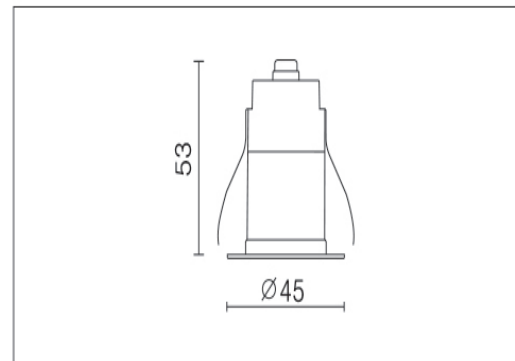

370 Series Downlight

Product Specifications

SKU	VBLDL-370-4-30
Luminaire efficacy	60 lm/W
Product Series	VBLDL-370-SERIES
EAN	9340994023076
Wattage	3 W
Lumen output	180 lm
IP rating	44
CRI	80
Beam Angle	24 Degrees
Trim colour	Black
Cut out	39 mm
Lifespan	50000 Hours
Warranty	3 Years
Mounting type	Recessed
Lamp Type	LED
Input voltage	700mA
Working temperature	-20°C ~ 45°C

Photometric information available upon request.

370 Series Downlight

Product Specifications

SKU	VBLDL-370-1-30
Luminaire efficacy	60 lm/W
Product Series	VBLDL-370-SERIES
EAN	9340994020938
Wattage	3 W
Lumen output	180 lm
IP rating	44
CRI	80
Beam Angle	24 Degrees
Trim colour	White
Cut out	39 mm
Lifespan	50000 Hours
Warranty	3 Years
Mounting type	Recessed
Lamp Type	LED
Input voltage	700mA
Working temperature	-20°C ~ 45°C

Dimensional Drawings

Photometric information available upon request.