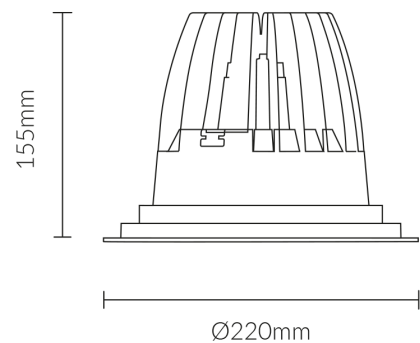

Retro 6000

Product Specifications

SKU	VBLDL-200-1-3K
Luminaire efficacy	115 lm/W
Product Series	VBLDL-200-SERIES
EAN	9340994408941
Wattage	52 W
Lumen output	6000 lm
IP rating	54
CRI	80
Beam Angle	40 Degrees
Trim colour	White
Cut out	200 mm
Diameter	220 mm
Height	155 mm
Lifespan	50000 Hours
Warranty	5 Years
Weatherproof	Weatherproof
Wiring method	Flex & Plug or Hardwire
LED source	CITIZEN
Diffuser	Clear
Material	Aluminium
Lamp Type	LED
Input voltage	100V - 240V AC
Working temperature	-20°C ~ 50°C

Dimensional Drawings

Cut Out: Ø200mm 

Photometric information available upon request.

Retro 6000

Product Specifications

SKU	VBLDL-200-1-4K90
Luminaire efficacy	115 lm/W
Product Series	VBLDL-200-SERIES
EAN	9340994408934
Wattage	52 W
Lumen output	6000 lm
IP rating	54
CRI	80
Beam Angle	40 Degrees
Trim colour	White
Cut out	200 mm
Diameter	220 mm
Height	155 mm
Lifespan	50000 Hours
Warranty	5 Years
Weatherproof	Weatherproof
Wiring method	Flex & Plug or Hardwire
LED source	CITIZEN
Diffuser	Clear
Material	Aluminium
Lamp Type	LED
Input voltage	100V - 240V AC
Working temperature	-20°C ~ 50°C