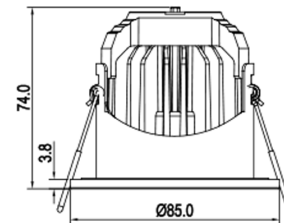

### Product Specifications

<b>SKU</b>	VBLDL-167-1-CCT
<b>Luminaire efficacy</b>	70 lm/W
<b>Product Series</b>	VBLDL-167-SERIES
<b>EAN</b>	9340994020891
<b>Wattage</b>	10 W
<b>Lumen output</b>	700 lm
<b>IP rating</b>	65
<b>Beam Angle</b>	60 Degrees
<b>Trim colour</b>	White
<b>Cut out</b>	70 mm
<b>Lifespan</b>	50000 Hours
<b>Warranty</b>	3 Years
<b>Mounting type</b>	Recessed
<b>Wiring method</b>	Flex & Plug
<b>Dimming</b>	Triac Dimming
<b>Input voltage</b>	220V-240V AC 50HZ
<b>Working temperature</b>	-20°C~ 45°C

### Dimensional Drawings

*Photometric information available upon request.*