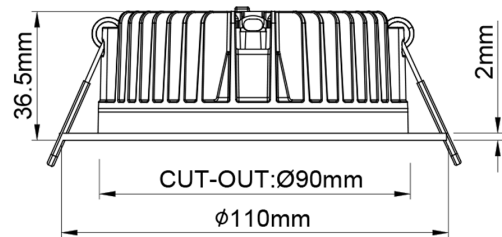

## 157 CCT Downlight

### Product Specifications

<b>SKU</b>	VBLDL-157-1-CCT
<b>Luminaire efficacy</b>	98 lm/W
<b>Product Series</b>	VBLDL-157-SERIES
<b>EAN</b>	9340994020525
<b>Wattage</b>	8 W
<b>Lumen output</b>	800 lm
<b>IP rating</b>	44
<b>CRI</b>	80
<b>Beam Angle</b>	100 Degrees
<b>Trim colour</b>	White
<b>Cut out</b>	90 mm
<b>Lifespan</b>	50000 Hours
<b>Warranty</b>	3 Years
<b>Dimming</b>	Triac Dimming
<b>Lamp Type</b>	LED
<b>LED source</b>	SMD
<b>Input voltage</b>	220V-240V AC 50HZ
<b>Mounting type</b>	Recessed
<b>Diffuser</b>	Frosted
<b>Wiring method</b>	Flex & Plug
<b>Box Qty</b>	24

### Dimensional Drawings

*Photometric information available upon request.*