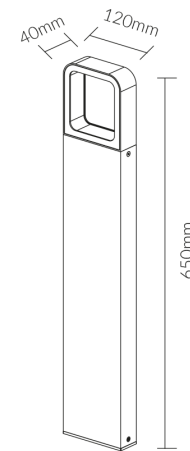

Calais 655

Product Specifications

SKU	VBLBO-655-4-CW
Luminaire efficacy	24 lm/W
Product Series	VBLBO-655-SERIES
EAN	9340994016030
Light Colour	Cool White
Wattage	6 W
Lumen output	215 lm
IP rating	54
CRI	70
Beam Angle	50 Degrees
Trim colour	Black
Length	120 mm
Width	40 mm
Height	650 mm
Lifespan	50000 Hours
Warranty	3 Years
Weatherproof	Weatherproof
Wiring method	Hardwire
LED source	CREE
Dimmable	Non Dimmable
EMC	EN55015
Lamp Type	LED
Input voltage	220V-240V AC 50HZ
Working temperature	-20°C ~ 50°C

Dimensional Drawings

Photometric information available upon request.