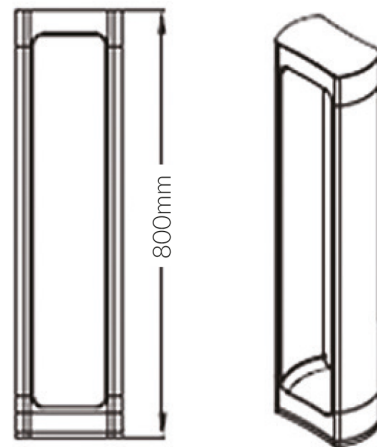

303 Series

Product Specifications

SKU	VBLBO-303-4-30
Luminaire efficacy	44 lm/W
Product Series	VBLBO-303-SERIES
Light Colour	Warm White
Wattage	8 W
Lumen output	354 lm
IP rating	65
CRI	80
Beam Angle	270 Degrees
Trim colour	Black
Length	800 mm
Lifespan	50000 Hours
Warranty	3 Years
Weatherproof	Weatherproof
Mounting type	Surface
Wiring method	Hardwire
LED source	CREE
Dimmable	Non Dimmable
Material	Die-cast Aluminium
Lamp Type	LED
Input voltage	220V-240V AC 50HZ
Working temperature	-20°C ~ 45°C

Dimensional Drawings

Photometric information available upon request.

303 Series

Product Specifications

SKU	VBLBO-303-4-40
Luminaire efficacy	48 lm/W
Product Series	VBLBO-303-SERIES
Light Colour	Cool White
Wattage	8 W
Lumen output	383 lm
IP rating	65
CRI	80
Beam Angle	270 Degrees
Trim colour	Black
Diameter	165 mm
Length	800 mm
Lifespan	50000 Hours
Warranty	3 Years
Weatherproof	Weatherproof
Mounting type	Surface
Wiring method	Hardwire
LED source	CREE
Dimmable	Non Dimmable
Material	Die-cast Aluminium
Lamp Type	LED
Input voltage	220V-240V AC 50HZ
Working temperature	-20°C ~ 45°C

Dimensional Drawings

Photometric information available upon request.