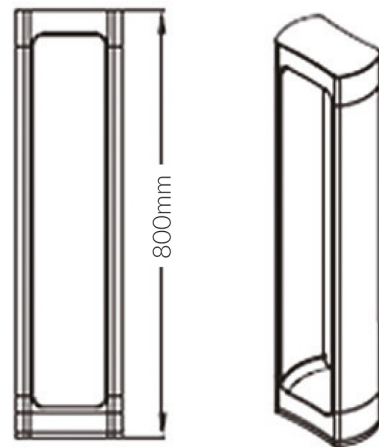

303 Series

Product Specifications

SKU	VBLBO-303-4-30
Luminaire efficacy	44 lm/W
Product Series	VBLBO-303-SERIES
Light Colour	Warm White
Wattage	8 W
Lumen output	354 lm
IP rating	65
CRI	80
Beam Angle	270 Degrees
Trim colour	Black
Length	800 mm
Lifespan	50000 Hours
Warranty	3 Years
Weatherproof	Weatherproof
Mounting type	Surface
Wiring method	Hardwire
LED source	CREE
Dimmable	Non Dimmable
Material	Die-cast Aluminium
Lamp Type	LED
Input voltage	220V-240V AC 50HZ
Working temperature	-20°C ~ 45°C

Dimensional Drawings

Photometric information available upon request.

303 Series

Product Specifications

SKU	VBLBO-303-4-40
Luminaire efficacy	48 lm/W
Product Series	VBLBO-303-SERIES
Light Colour	Cool White
Wattage	8 W
Lumen output	383 lm
IP rating	65
CRI	80
Beam Angle	270 Degrees
Trim colour	Black
Diameter	165 mm
Length	800 mm
Lifespan	50000 Hours
Warranty	3 Years
Weatherproof	Weatherproof
Mounting type	Surface
Wiring method	Hardwire
LED source	CREE
Dimmable	Non Dimmable
Material	Die-cast Aluminium
Lamp Type	LED
Input voltage	220V-240V AC 50HZ
Working temperature	-20°C ~ 45°C

Dimensional Drawings

Photometric information available upon request.