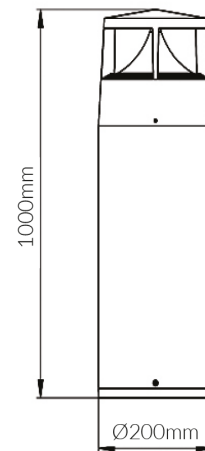

302 Series

Product Specifications

SKU	VBLBO-302-4-40
Luminaire efficacy	34 lm/W
Light Colour	Cool White
Wattage	12 W
IP rating	65
IK Rating	10
CRI	80
Beam Angle	270 Degrees
Diameter	200 mm
Length	1000 mm
Lifespan	50000 Hours
Warranty	3 Years
Weatherproof	Weatherproof
Mounting type	Surface
Wiring method	Hardwire
Shatterproof	Shatterproof
LED source	CREE
Material	Die-Cast Aluminium
Lamp Type	LED
Input voltage	220V-265V AC 50hz
Working temperature	-20°C ~ 45°C
Box Qty	1

Dimensional Drawings

Photometric information available upon request.