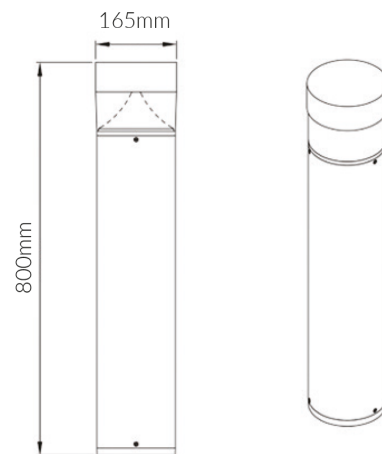

300 Series

Product Specifications

SKU	VBLBO-300-4-30
Luminaire efficacy	77 lm/W
Product Series	VBLBO-300-SERIES
Light Colour	Warm White
Wattage	8 W
Lumen output	619 lm
IP rating	54
CRI	80
Beam Angle	265 Degrees
Trim colour	Black
Diameter	165 mm
Length	800 mm
Lifespan	50000 Hours
Warranty	3 Years
Weatherproof	Weatherproof
Wiring method	Hardwire
Shatterproof	Shatterproof
LED source	OSRAM
Diffuser	Clear
Material	Die-Cast Aluminium
Lamp Type	LED
Input voltage	240 Volt AC 50HZ

Dimensional Drawings

Photometric information available upon request.

300 Series

Product Specifications

SKU	VBLBO-300-4-40
Luminaire efficacy	82 lm/W
Product Series	VBLBO-300-SERIES
Light Colour	Cool White
Wattage	8 W
Lumen output	652 lm
IP rating	54
CRI	80
Beam Angle	265 Degrees
Trim colour	Black
Diameter	165 mm
Length	800 mm
Lifespan	50000 Hours
Warranty	3 Years
Weatherproof	Weatherproof
Wiring method	Hardwire
Shatterproof	Shatterproof
LED source	OSRAM
Diffuser	Clear
Material	Die-Cast Aluminium
Lamp Type	LED
Input voltage	240 Volt AC 50HZ

Dimensional Drawings

Photometric information available upon request.