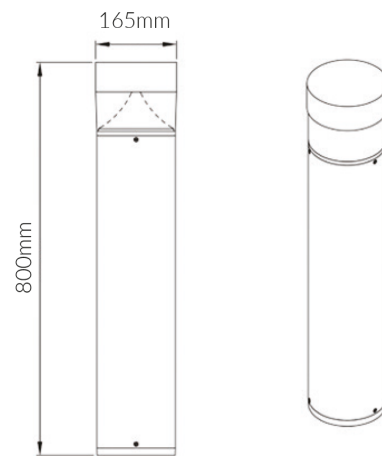

300 Series

Product Specifications

SKU	VBLBO-300-4-30
Luminaire efficacy	77 lm/W
Product Series	VBLBO-300-SERIES
Light Colour	Warm White
Wattage	8 W
Lumen output	619 lm
IP rating	54
CRI	80
Beam Angle	265 Degrees
Trim colour	Black
Diameter	165 mm
Length	800 mm
Lifespan	50000 Hours
Warranty	3 Years
Weatherproof	Weatherproof
Wiring method	Hardwire
Shatterproof	Shatterproof
LED source	OSRAM
Diffuser	Clear
Material	Die-Cast Aluminium
Lamp Type	LED
Input voltage	240 Volt AC 50HZ

Dimensional Drawings

Photometric information available upon request.

300 Series

Product Specifications

SKU	VBLBO-300-4-40
Luminaire efficacy	82 lm/W
Product Series	VBLBO-300-SERIES
Light Colour	Cool White
Wattage	8 W
Lumen output	652 lm
IP rating	54
CRI	80
Beam Angle	265 Degrees
Trim colour	Black
Diameter	165 mm
Length	800 mm
Lifespan	50000 Hours
Warranty	3 Years
Weatherproof	Weatherproof
Wiring method	Hardwire
Shatterproof	Shatterproof
LED source	OSRAM
Diffuser	Clear
Material	Die-Cast Aluminium
Lamp Type	LED
Input voltage	240 Volt AC 50HZ

Dimensional Drawings

Photometric information available upon request.