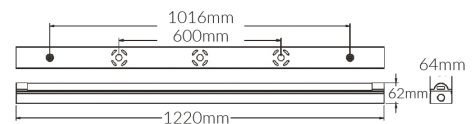

LED 100 Series

Product Specifications

SKU	VBLB-4-20W-4K
Luminaire efficacy	100 lm/W
Product Series	VBLB-100-SERIES
EAN	9340994017051
Light Colour	Cool White
Wattage	20 W
Lumen output	2000 lm
IP rating	20
CRI	80
Beam Angle	110 Degrees
Trim colour	White
Length	1220 mm
Width	64 mm
Height	62 mm
Lifespan	40000 Hours
Warranty	3 Years
LED source	EPISTAR
Diffuser	Opal
Lamp Type	LED
Input voltage	240 Volt AC 50HZ
Working temperature	-20°C ~ 45°C
Box Qty	9

Dimensional Drawings

Photometric information available upon request.