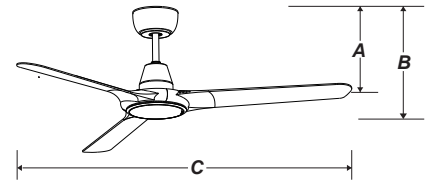

## DIMENSIONS

	A (BLADE)	B (TOTAL)	C (SWEEP)
NO LIGHT	340mm	365mm	1400mm
WITH LIGHT	340mm	370mm	1400mm