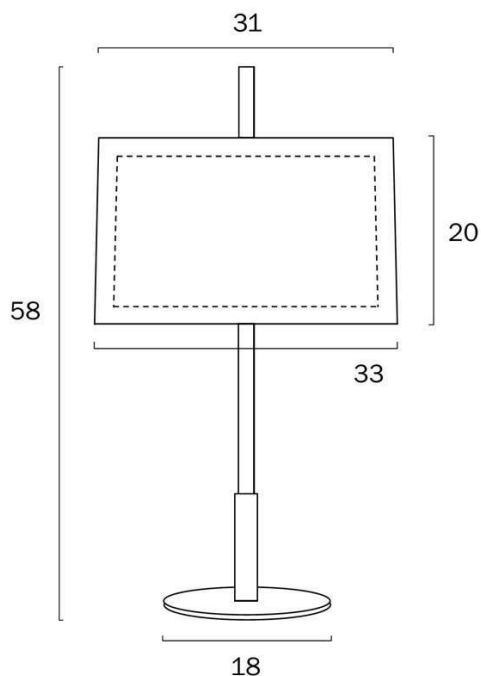

Specification

Voltage Input	240V
Total Wattage (max)	40
Globe Type	E27
Globe / Light Source qty	1
Globe / Light Source included	No
Dimmable	Globe Dependant
Electrical Protection	CLASS II - DOUBLE INSULATED, EARTH NOT REQUIRED
IP rating	IP20
Lead and Plug	Yes
Approvals	RCM
Assembly Required	Yes
Box Contents	Instruction
Care Instructions	Do not use strong liquid cleaners, Wipe clean with a dry cloth
Replacement Warranty	*3 Years

Barcode

GTIN 9329501064450

Image -dimensions

Note: Dimensions are only a guide and may vary due to manufacturing variations.