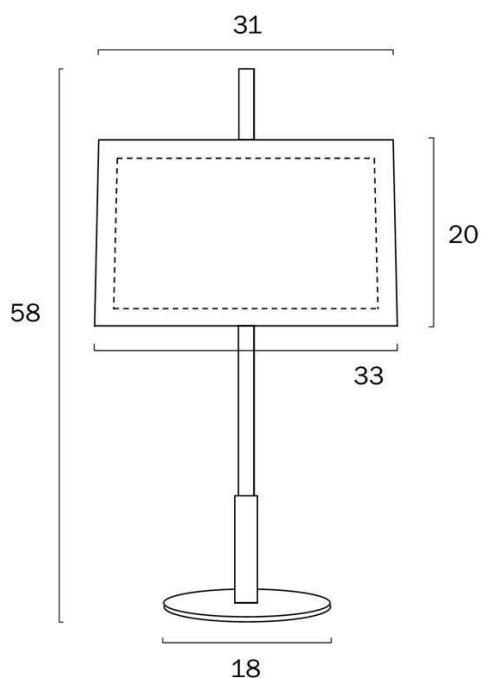

### Size

<b>Fixture Diameter (cm)</b>	33.0
<b>Fixture Height (cm)</b>	52.5
<b>Base Diameter (cm)</b>	17.0
<b>Base Height (cm)</b>	0.5
<b>Shade Top (cm)</b>	31.0
<b>Shade Bottom (cm)</b>	33.0
<b>Shade Height (cm)</b>	20.0
<b>Cable Length (cm)</b>	180 (30+Inline Switch+150)

## Size

<b>Fixture Diameter (cm)</b>	33.0
<b>Fixture Height (cm)</b>	52.5
<b>Base Diameter (cm)</b>	17.0
<b>Base Height (cm)</b>	0.5
<b>Shade Top (cm)</b>	31.0
<b>Shade Bottom (cm)</b>	33.0
<b>Shade Height (cm)</b>	20.0
<b>Cable Length (cm)</b>	180 (30+Inline Switch+150)

## Image -dimensions

Note: Dimensions are only a guide and may vary due to manufacturing variations.