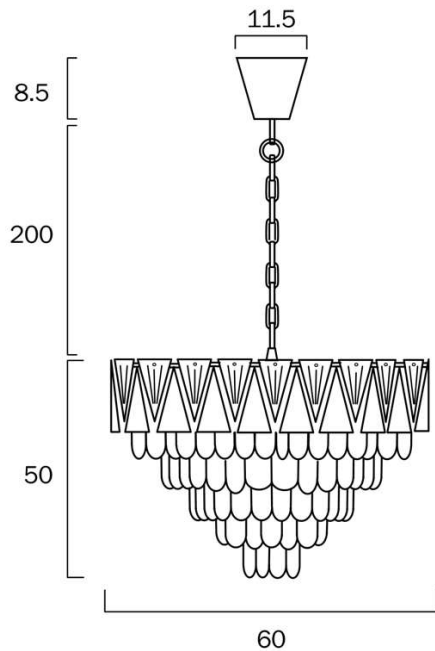

Globe / Light Source included	No
Electrical Protection	CLASS I - HIGH VOLTAGE, EARTH REQUIRED
IP rating	IP20
Lead and Plug	No
Approvals	RCM
Assembly Required	Yes
Box Contents	Basic mounting screws,Instruction
Installation Required	Yes (by Licensed Electrician only)
Care Instructions	Do not use strong liquid cleaners,Wipe clean with a dry cloth
Replacement Warranty	*3 Years

Barcode

GTIN 9329501055649

Image -dimensions