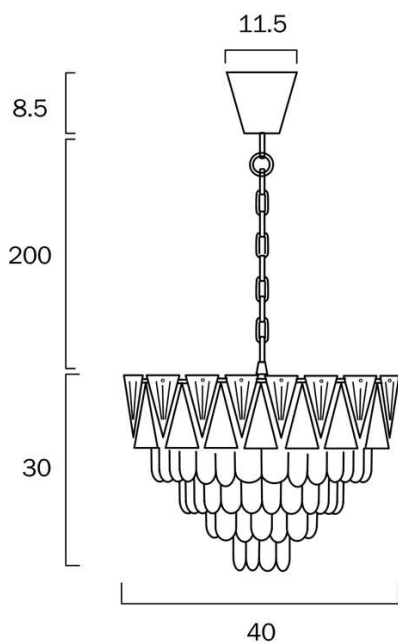

Globe / Light Source included	No
Electrical Protection	CLASS I - HIGH VOLTAGE, EARTH REQUIRED
IP rating	IP20
Lead and Plug	No
Approvals	RCM
Assembly Required	Yes
Box Contents	Basic mounting screws,Instruction
Installation Required	Yes (by Licensed Electrician only)
Care Instructions	Do not use strong liquid cleaners,Wipe clean with a dry cloth
Replacement Warranty	*3 Years

Barcode

GTIN 9329501055601

Image -dimensions