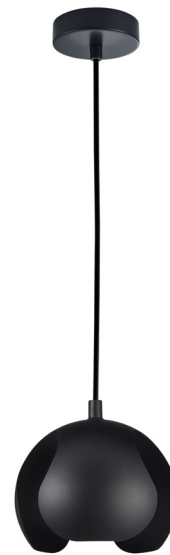

Decor Lighting

VAINA

Interior Iron Pendant Lights

- Input voltage: 220-240V
- Material: iron
- Lamp holder: E27 (Max.72W)
- Globe not included
- For indoor use only
- 1 year replacement warranty

VAINA1
(Matt Black)

VAINA2
(Matt White)

VAINA3
(Matt Gold)

VAINA4
(Antique Copper)

Part No.	VAINA1, VAINA2, VAINA3, VAINA4
Description	PENDANT ES 72W Dome
Material	Iron
Lamp holder	1xE27 (Max.72W)
Dimensions	Ø150 x H155mm
Suspension	3000mm PVC cable
Canopy size	Ø100 x 25mm
Box Weight	0.7kg
Box Dimensions	16x16x18cm
Carton QTY	1/1