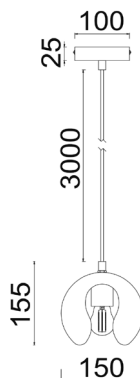

Decor Lighting

VAINA

Interior Iron Pendant Lights

- Input voltage: 220-240V
- Material: iron
- Lamp holder: E27 (Max.72W)
- Globe not included
- For indoor use only
- 1 year replacement warranty

VAINA1
(Matt Black)

VAINA2
(Matt White)

VAINA3
(Matt Gold)

VAINA4
(Antique Copper)

Part No.	VAINA1, VAINA2, VAINA3, VAINA4
Description	PENDANT ES 72W Dome
Material	Iron
Lamp holder	1xE27 (Max.72W)
Dimensions	Ø150 x H155mm
Suspension	3000mm PVC cable
Canopy size	Ø100 x 25mm
Box Weight	0.7kg
Box Dimensions	16x16x18cm
Carton QTY	1/1