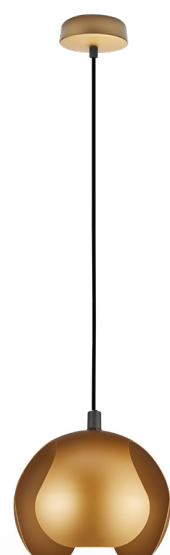

Decor Lighting

VAINA

Interior Iron Pendant Lights

- Input voltage: 220-240V
- Material: iron
- Lamp holder: E27 (Max.72W)
- Globe not included
- For indoor use only
- 1 year replacement warranty

VAINA1
(Matt Black)

VAINA2
(Matt White)

VAINA3
(Matt Gold)

VAINA4
(Antique Copper)

Part No.	VAINA1, VAINA2, VAINA3, VAINA4
Description	PENDANT ES 72W Dome
Material	Iron
Lamp holder	1xE27 (Max.72W)
Dimensions	Ø150 x H155mm
Suspension	3000mm PVC cable
Canopy size	Ø100 x 25mm
Box Weight	0.7kg
Box Dimensions	16x16x18cm
Carton QTY	1/1