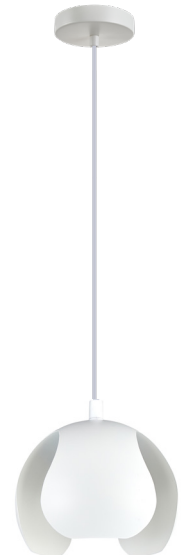

Decor Lighting

VAINA

Interior Iron Pendant Lights

- Input voltage: 220-240V
- Material: iron
- Lamp holder: E27 (Max.72W)
- Globe not included
- For indoor use only
- 1 year replacement warranty

VAINA1
(Matt Black)

VAINA2
(Matt White)

VAINA3
(Matt Gold)

VAINA4
(Antique Copper)

Part No.	VAINA1, VAINA2, VAINA3, VAINA4
Description	PENDANT ES 72W Dome
Material	Iron
Lamp holder	1xE27 (Max.72W)
Dimensions	Ø150 x H155mm
Suspension	3000mm PVC cable
Canopy size	Ø100 x 25mm
Box Weight	0.7kg
Box Dimensions	16x16x18cm
Carton QTY	1/1