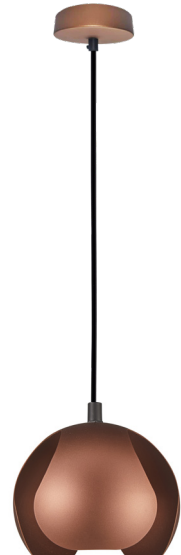

Decor Lighting

VAINA

Interior Iron Pendant Lights

- Input voltage: 220-240V
- Material: iron
- Lamp holder: E27 (Max.72W)
- Globe not included
- For indoor use only
- 1 year replacement warranty

VAINA1
(Matt Black)

VAINA2
(Matt White)

VAINA3
(Matt Gold)

VAINA4
(Antique Copper)

Part No.	VAINA1, VAINA2, VAINA3, VAINA4
Description	PENDANT ES 72W Dome
Material	Iron
Lamp holder	1xE27 (Max.72W)
Dimensions	Ø150 x H155mm
Suspension	3000mm PVC cable
Canopy size	Ø100 x 25mm
Box Weight	0.7kg
Box Dimensions	16x16x18cm
Carton QTY	1/1