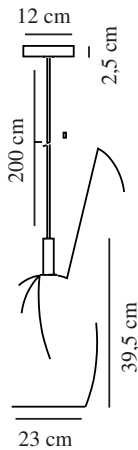

UMA 23 | PENDANT | AMBER

2112723027

nordlux®

Voltage (V): 230 Volt
IP degree: IP20
Maximum bulb wattage (W): 40W
Class (Class 1, Class 2, Class 3):
Class 1 (Earth contact)
Bulb base: E27

Primary material: Glass
Secondary material: Metal
Colour of the cable: Gold
Length of the cable (cm): 200
Surface material of the cable:
Textile
Is the cable replaceable: False
Colour: Amber

Height (cm): 39.5
Width (cm): 23
Shade Diameter (cm): 23
Length (cm): 23

EAN: 5704924005732
TUN: 2148638
Item Number: 2112723027
Pcs Per Master Carton: 3

Sales Box Height (cm): 38
Sales Box Width (cm): 28
Sales Box Depth (cm): 28
Sales Box Volume m³: 0.0298
Product net weight (kg): 1.7

- Modern and decorative design • Mouth blown glass shade
- Characteristic twisted fabric cable

The Uma series adds a modern and decorative touch to the classic pendant. The mouth blown glass shade has an elegant, oval shape that frames the light beautifully.

The fading colour of the glass shade creates a unique look showing off the bulb inside. Use a decorative bulb to create your own design expression.

The glass in this lamp is mouth-blown and has been individually hand crafted. Due to this unique process, air bubbles may appear in the glass and the thickness of the glass can also vary. This gives the glass its character and vivid appearance.