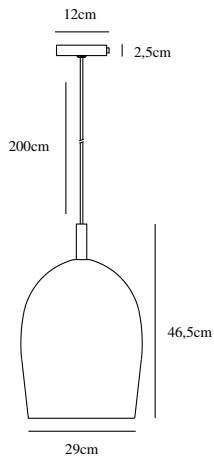

UMA 30 | PENDANT | AMBER

2112733027

nordlux®

Voltage (V): 230 Volt
IP degree: IP20
Maximum bulb wattage (W): 40W
Class (Class 1, Class 2, Class 3):
Class 1 (Earth contact)
Bulb base: E27

Primary material: Glass
Secondary material: Metal
Color of the cable: Gold
Length of the cable (cm): 200
Surface material of the cable:
Textile
Is the cable replaceable: False
Color: Amber

Height (cm): 46.5
Width (cm): 29
Shade Diameter (cm): 29
Length (cm): 29

EAN: 5704924005756
TUN: 2148635
Item Number: 2112733027
Pcs Per Master Carton: 3

Sales Box Height (cm): 44
Sales Box Width (cm): 35
Sales Box Depth (cm): 35
Sales Box Volume m³: 0.0539
Product net weight (kg): 2

- Modern and decorative design • Mouth blown glass shade
- Characteristic twisted fabric cable

The Uma series adds a modern and decorative touch to the classic pendant. The mouth blown glass shade has an elegant, oval shape that frames the light beautifully.

The fading colour of the glass shade creates a unique look showing off the bulb inside. Use a decorative bulb to create your own design expression.