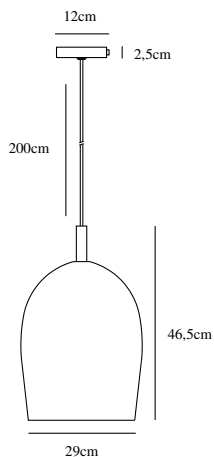

UMA 30 | PENDANTS/SUSPENDED LIGHTING | OPAL WHITE

nordlux®

2112733001

Voltage (V): 230 Volt
IP degree if the fixture includes two types of IP degree: IP20
Maximum compatible bulb wattage (W): 40W
Class (Class I, Class II, Class III): Class 1 (Earth contact)
Lampholder type (eg, E27/E14, etc): E27

Primary material: Glass
Secondary material: Metal
Color of the cable: Black
Length of the cable (cm): 200
Is the cable replaceable: False

Color: Opal white

Height (cm): 46.5
Width (cm): 29
Shade Diameter (cm): 29
Length (cm): 29

EAN: 5704924006173
TUN: 2148636
Item Number: 2112733001
Pcs Per Master Carton: 3

Sales Box Height (cm): 44
Sales Box Width(cm): 35
Sales Box Depth (cm): 35
Sales Box Volume m³ : 0.0539
Net weight of the luminaire (kg): 3.45

- Modern and decorative design • Mouthblown glass shade
- Create your own design expression with a decorative bulb • Modern and decorative design

The Uma series adds a modern and decorative touch to the classic pendant. The mouth blown glass shade has an elegant, oval shape that frames the light beautifully.

The matt opal white glass shade creates a soft, diffused light.