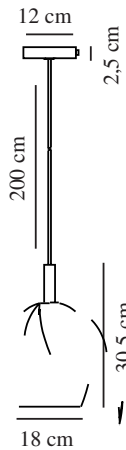

UMA 18 | PENDANT | OPAL WHITE

2112703001

nordlux®

Voltage (V): 230 Volt
IP degree: IP20
Maximum bulb wattage (W): 40W
Class (Class 1, Class 2, Class 3):
Class 1 (Earth contact)
Bulb base: E27

Primary material: Glass
Secondary material: Metal
Colour of the cable: Black
Length of the cable (cm): 200
Surface material of the cable:
Textile
Is the cable replaceable: False
Colour: Opal white

Height (cm): 30.5
Width (cm): 18
Shade Diameter (cm): 18
Length (cm): 18

EAN: 5704924006180
TUN: 2148645
Item Number: 2112703001
Pcs Per Master Carton: 3

Sales Box Height (cm): 35
Sales Box Width (cm): 25
Sales Box Depth (cm): 25
Sales Box Volume m³: 0.0219
Product net weight (kg): 0.9

- Modern and decorative design • Mouth blown glass shade
- Characteristic twisted fabric cable

The Uma series adds a modern and decorative touch to the classic pendant. The mouth blown glass shade has an elegant, oval shape that frames the light beautifully.

The matt opal white glass shade creates a soft, diffused light.