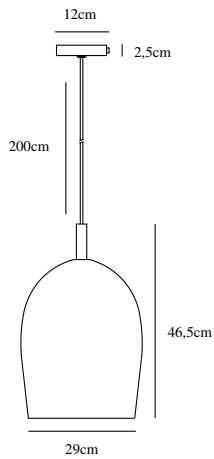

UMA 30 | PENDANT | GREY

2112733047

nordlux®

Voltage (V): 230 Volt
IP degree: IP20
Maximum bulb wattage (W): 40W
Class (Class 1, Class 2, Class 3):
Class 1 (Earth contact)
Bulb base: E27

Primary material: Glass
Secondary material: Metal
Colour of the cable: Black
Length of the cable (cm): 200
Surface material of the cable:
Textile
Is the cable replaceable: False
Colour: Grey

Height (cm): 46.5
Width (cm): 29
Shade Diameter (cm): 29
Length (cm): 29

EAN: 5704924005763
TUN: 2148634
Item Number: 2112733047
Pcs Per Master Carton: 3

Sales Box Height (cm): 44
Sales Box Width(cm): 35
Sales Box Depth (cm): 35
Sales Box Volume m³ : 0.0539
Product net weight (kg): 1.8

- Modern and decorative design • Mouth blown glass shade
- Characteristic twisted fabric cable

The Uma series adds a modern and decorative touch to the classic pendant. The mouth blown glass shade has an elegant, oval shape that frames the light beautifully.

The fading colour of the glass shade creates a unique look showing off the bulb inside. Use a decorative bulb to create your own design expression.

The glass in this lamp is mouth-blown and has been individually hand crafted. Due to this unique process, air bubbles may appear in the glass and the thickness of the glass can also vary. This gives the glass its character and vivid appearance.