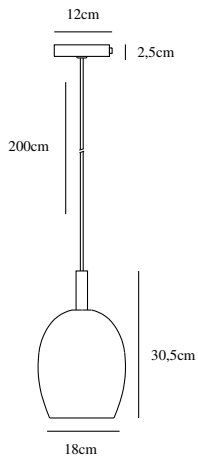

UMA 18 | PENDANTS/SUSPENDED LIGHTING |

nordlux®

AMBER

2112703027

Voltage (V): 230 Volt
IP degree if the fixture includes
two types of IP degree: IP20
Maximum compatible bulb
wattage (W): 40W
Class (Class I, Class II, Class III):
Class 1 (Earth contact)
Lampholder type (eg, E27/E14,
etc): E27

Primary material: Glass
Secondary material: Metal
Color of the cable: Gold
Length of the cable (cm): 200
Is the cable replaceable: False

Color: Amber

Height (cm): 30.5
Width (cm): 18
Shade Diameter (cm): 18
Length (cm): 18

EAN: 5704924005718
TUN: 2148644
Item Number: 2112703027
Pcs Per Master Carton: 3

Sales Box Height (cm): 35
Sales Box Width (cm): 25
Sales Box Depth (cm): 25
Sales Box Volume m³: 0.0219
Net weight of the luminaire (kg):
0.9

- Modern and decorative design • Mouthblown glass shade
- Create your own design expression with a decorative bulb • Modern and decorative design

The Uma series adds a modern and decorative touch to the classic pendant. The mouth blown glass shade has an elegant, oval shape that frames the light beautifully.

The fading colour of the glass shade creates a unique look showing off the bulb inside. Use a decorative bulb to create your own design expression.