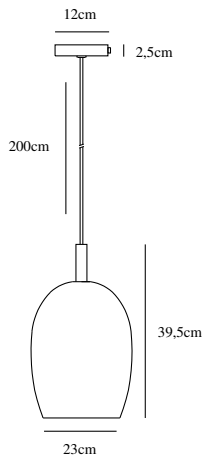

UMA 23 | PENDANT | GREY

2112723047

nordlux®

Voltage (V): 230 Volt
IP degree: IP20
Maximum bulb wattage (W): 40W
Class (Class 1, Class 2, Class 3):
Class 1 (Earth contact)
Bulb base: E27

Primary material: Glass
Secondary material: Metal
Color of the cable: Black
Length of the cable (cm): 200
Surface material of the cable:
Textile
Is the cable replaceable: False
Color: Grey

Height (cm): 39.5
Width (cm): 23
Shade Diameter (cm): 23
Length (cm): 23

EAN: 5704924005749
TUN: 2148637
Item Number: 2112723047
Pcs Per Master Carton: 3

Sales Box Height (cm): 38
Sales Box Width (cm): 28
Sales Box Depth (cm): 28
Sales Box Volume m³: 0.0298
Product net weight (kg): 1.7

- Modern and decorative design • Mouth blown glass shade
- Characteristic twisted fabric cable

The Uma series adds a modern and decorative touch to the classic pendant. The mouth blown glass shade has an elegant, oval shape that frames the light beautifully.

The fading colour of the glass shade creates a unique look showing off the bulb inside. Use a decorative bulb to create your own design expression.