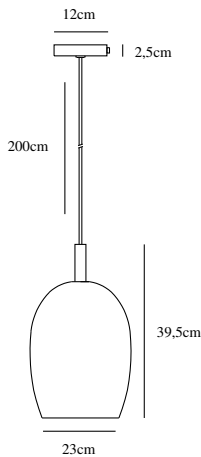

UMA 23 | PENDANTS/SUSPENDED LIGHTING | OPAL WHITE

nordlux®

2112723001

Voltage (V): 230 Volt
IP degree if the fixture includes two types of IP degree: IP20
Maximum compatible bulb wattage (W): 40W
Class (Class I, Class II, Class III): Class 1 (Earth contact)
Lampholder type (eg, E27/E14, etc): E27

Primary material: Glass
Secondary material: Metal
Color of the cable: Black
Length of the cable (cm): 200
Is the cable replaceable: False

Color: Opal white

Height (cm): 39.5
Width (cm): 23
Shade Diameter (cm): 23
Lenght (cm): 23

EAN: 5704924006166
TUN: 2148639
Item Number: 2112723001
Pcs Per Master Carton: 3

Sales Box Height (cm): 38
Sales Box Width(cm): 28
Sales Box Depth (cm): 28
Sales Box Volume m³ : 0.0298
Net weight of the luminaire (kg): 1.9

- Modern and decorative design • Mouthblown glass shade
- Create your own design expression with a decorative bulb • Modern and decorative design

The Uma series adds a modern and decorative touch to the classic pendant. The mouth blown glass shade has an elegant, oval shape that frames the light beautifully.

The matt opal white glass shade creates a soft, diffused light.