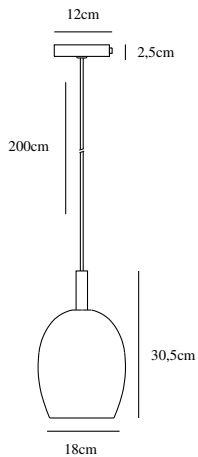

## GREY

2112703047

Voltage (V): 230 Volt  
IP degree if the fixture includes two types of IP degree: IP20  
Maximum compatible bulb wattage (W): 40W  
Class (Class I, Class II, Class III): Class 1 (Earth contact)  
Lampholder type (eg, E27/E14, etc): E27

Primary material: Glass  
Secondary material: Metal  
Color of the cable: Black  
Length of the cable (cm): 200  
Is the cable replaceable: False

Color: Grey

Height (cm): 30.5  
Width (cm): 18  
Shade Diameter (cm): 18  
Lenght (cm): 18

Height (cm): 39.5  
Width (cm): 23  
Shade Diameter (cm): 23  
Length (cm): 23

EAN: 5704924005749  
TUN: 2148637  
Item Number: 2112723047  
Pcs Per Master Carton: 3

Sales Box Height (cm): 38  
Sales Box Width (cm): 28  
Sales Box Depth (cm): 28  
Sales Box Volume m<sup>3</sup>: 0.0298  
Product net weight (kg): 1.7