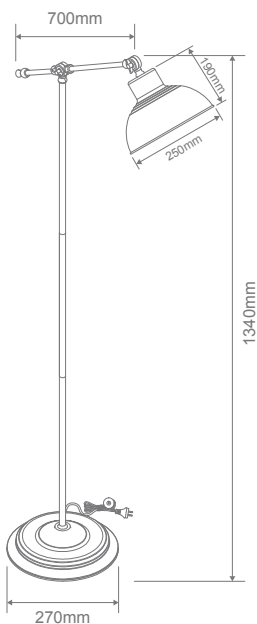

### Description

TINLEY-FL floor lamp Series features a slim metal tube design and an adjustable knuckle holding a stylish dome shade. Modern and attractive design ideal for living rooms and bedrooms. Available in Antique Chrome, Antique Brass and Antique Copper. Part of a family of matching desk lamp and floor lamp.

### Specification Features

Input Voltage: 240V  
 Power (W): 60W Max  
 IP rating (IP): 20  
 Lamp Base: E14  
 Requires: 1 x E14 Lamp (Not Included)

### Diagrams / Additional

Item No.	Variant			Lamp Base
	Abrs	Achr	Acop	
TINLEY-FL	22529	22530	22531	E14