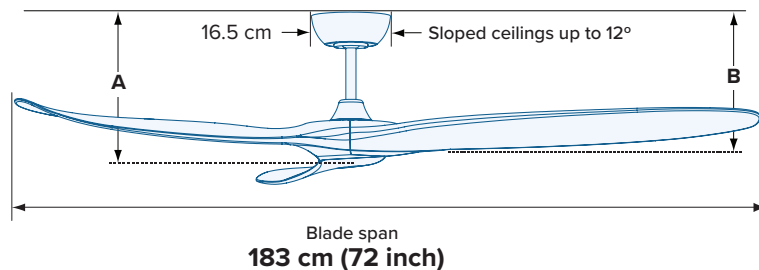

FAN PERFORMANCE

Fan Speed (H:6/M:4/L:1) (Revolutions Per Minute)	112 / 86 / 45 RPM
Energy usage (H:6/M:4/L:1) (Watts)	36 W / 15 W / 6 W
Airflow volume (H:6/M:4/L:1) (Cubic metres per hour)	18,531 / 14,229 / 9,628 CMH
Efficiency (H:6/M:4/L:1) (CMH / W)	579 / 949 / 1,605 CMH / W