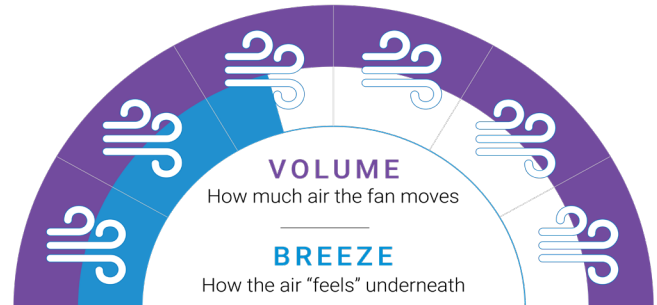

Timbr 72"

Stunning Timber Blades. High-Volume Airflow. Energy Efficient. Whisper Quiet. Remote Control Included. LED Light Available.

Motor

Inches

RPMs

Watts

Remote Control

LED Light

- ✓ **Make an elegant statement** in any space thanks to the Timbr's stunningly crafted Paulownia timber blades that offer an impressive blade span of 183 cm – carefully designed and engineered to impress.
- ✓ **Hand-finished timber blades** accentuate the unique natural character of the timber grain and are carved from Paulownia – a light-weight, moisture-resistant and highly renewable plantation timber.
- ✓ **Moves large volumes of air** thanks to the large blade span and aerodynamic blade design, ensuring sweeping airflow ideal for large enclosed spaces.
- ✓ **Highly efficient airflow** made possible by the energy-efficient motor, using only 36W on high and as little as 6W on low so you stay cool for less.
- ✓ **Enjoy whisper-quiet cooling**, thanks to the combination of a silent DC motor and premium timber blades, so you stay cool with less wind noise and fan noise.
- ✓ **Perfect for both Indoor & Outdoors** so you can maintain your decor style from your living room through to your alfresco outdoor area.