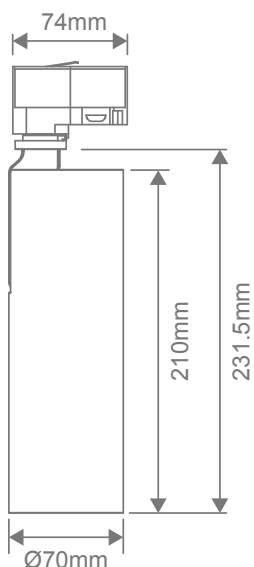

Diagrams / Additional

Item No.	Variant		CCT
	Black	White	
THOR-35-3-36D	22418	22422	3000K
	22419	22423	4000K

Item No.	Variant	Colour
THOR-BAF	22450	Gold
	22452	Black
	22451	White

Sold separately

Item No.	Variant	Colour
HONEY COMB	22453	Black

Sold separately