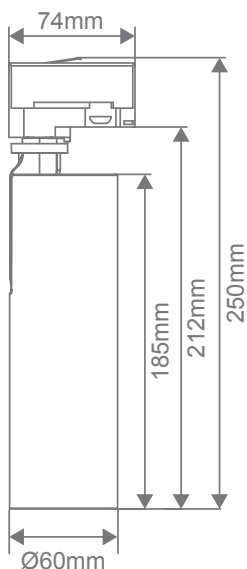

Diagrams / Additional

Item No.	Variant		CCT
	Black	White	
THOR-25-3-36D	22410	22414	3000K
	22411	22415	4000K

Item No.	Variant	Colour
THOR-BAF	22440	Gold
	22442	Black
	22441	White

Sold separately

Item No.	Variant	Colour
HONEY COMB	22443	Black

Sold separately